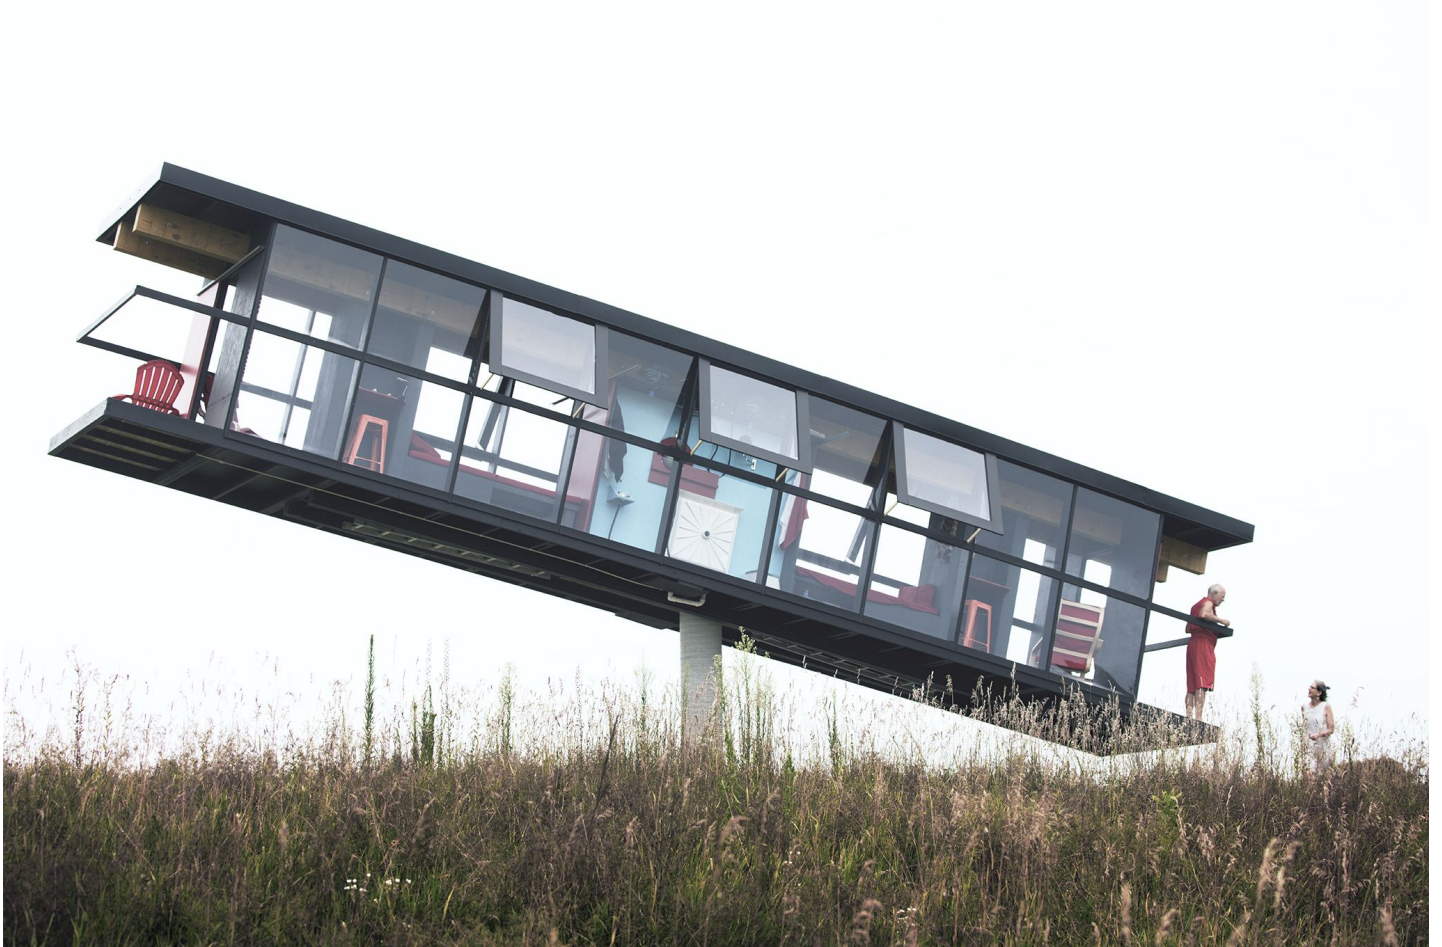

EDWARD CELLA ART & ARCHITECTURE

6018 Wilshire Blvd, Los Angeles CA 90048 323.525.0053