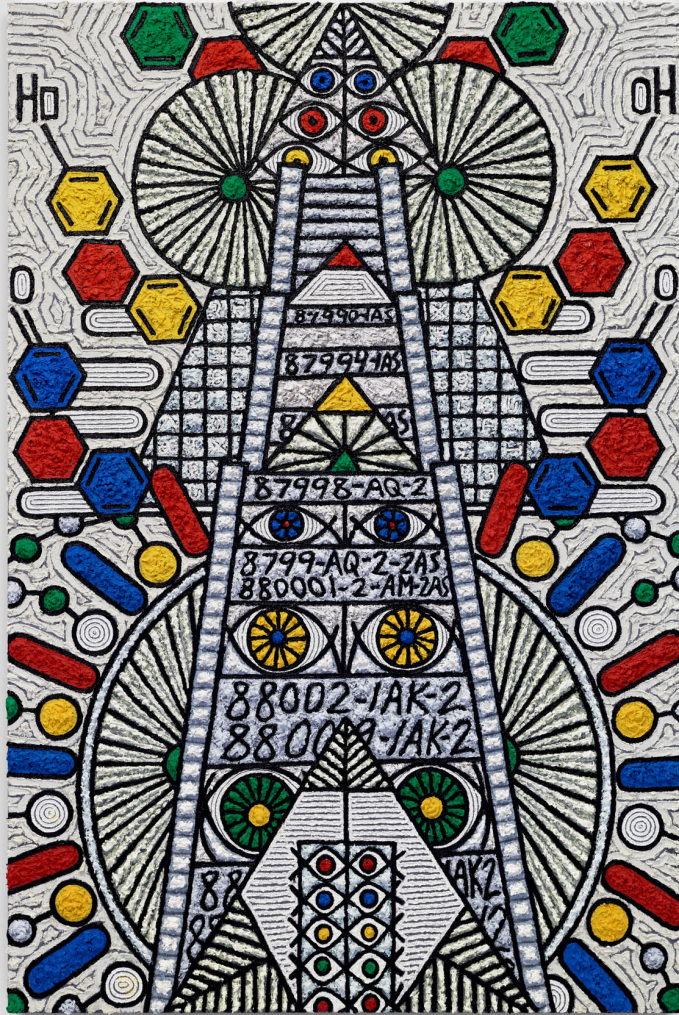

EDWARD CELLA ART & ARCHITECTURE

Helen Rebekah Garber, *Analgesic II*, 2016  
Oil on Canvas, 72 x 50 in. (182.9 x 127 cm)  
HRG004