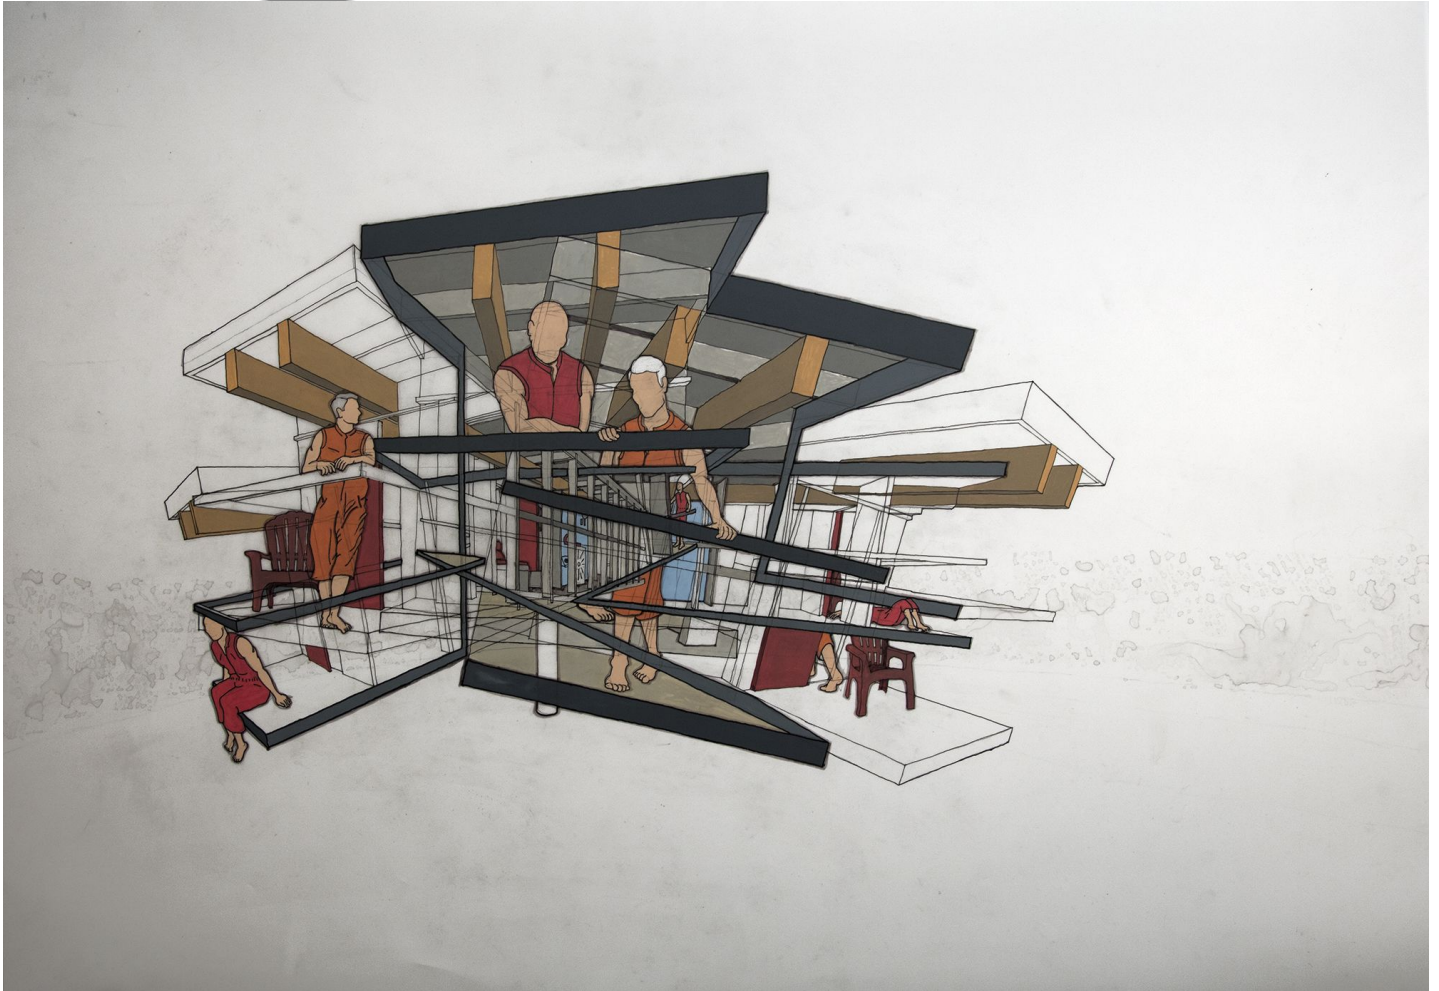

EDWARD CELLA ART & ARCHITECTURE

Alex Schweder, *ReActor*, 2016  
Ink and acrylic on mylar, 24 x 34 in. (61 x 86.4 cm)  
ASC003, •