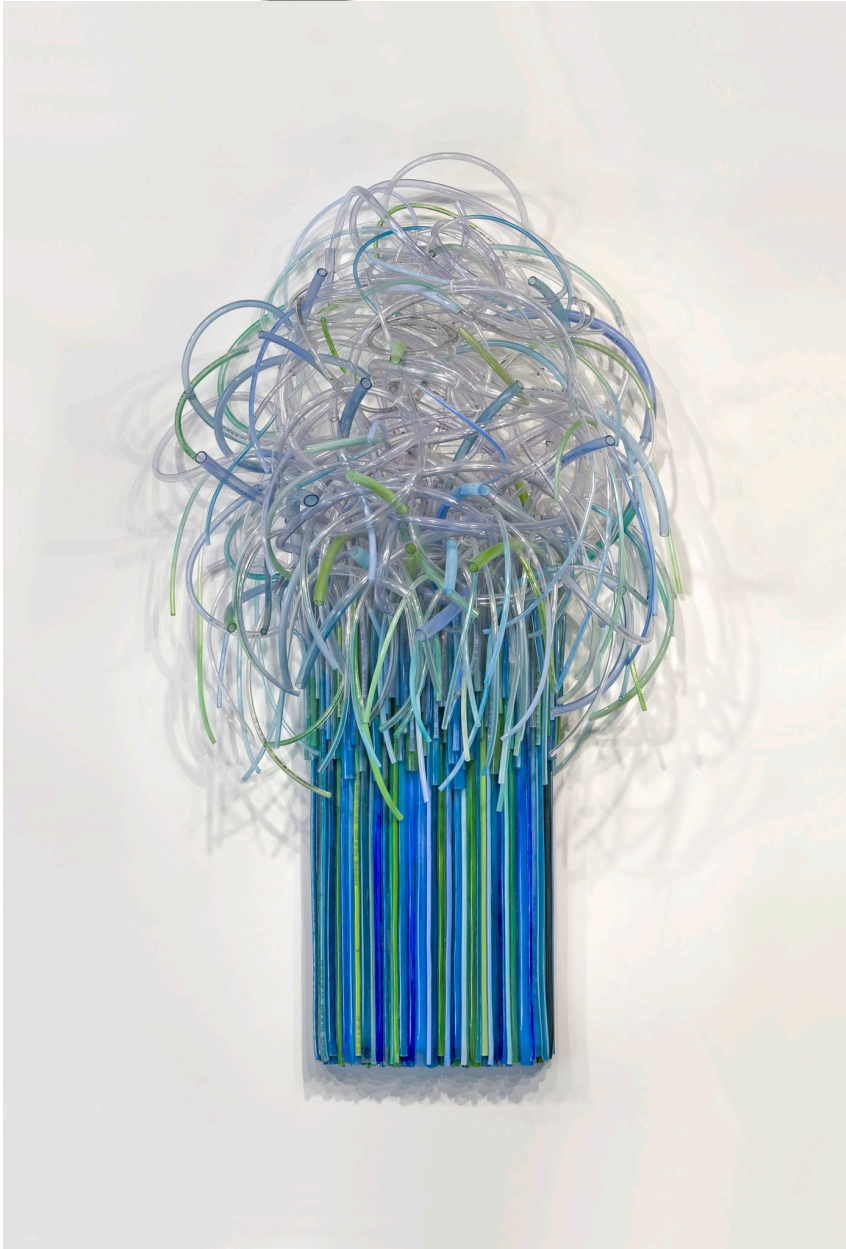

EDWARD CELLA ART & ARCHITECTURE

Lynn Aldrich, *Sudden Storm (Cloudburst)*, 2016  
45 x 24 x 12 in. (114.3 x 61 x 30.5 cm)  
LALD055