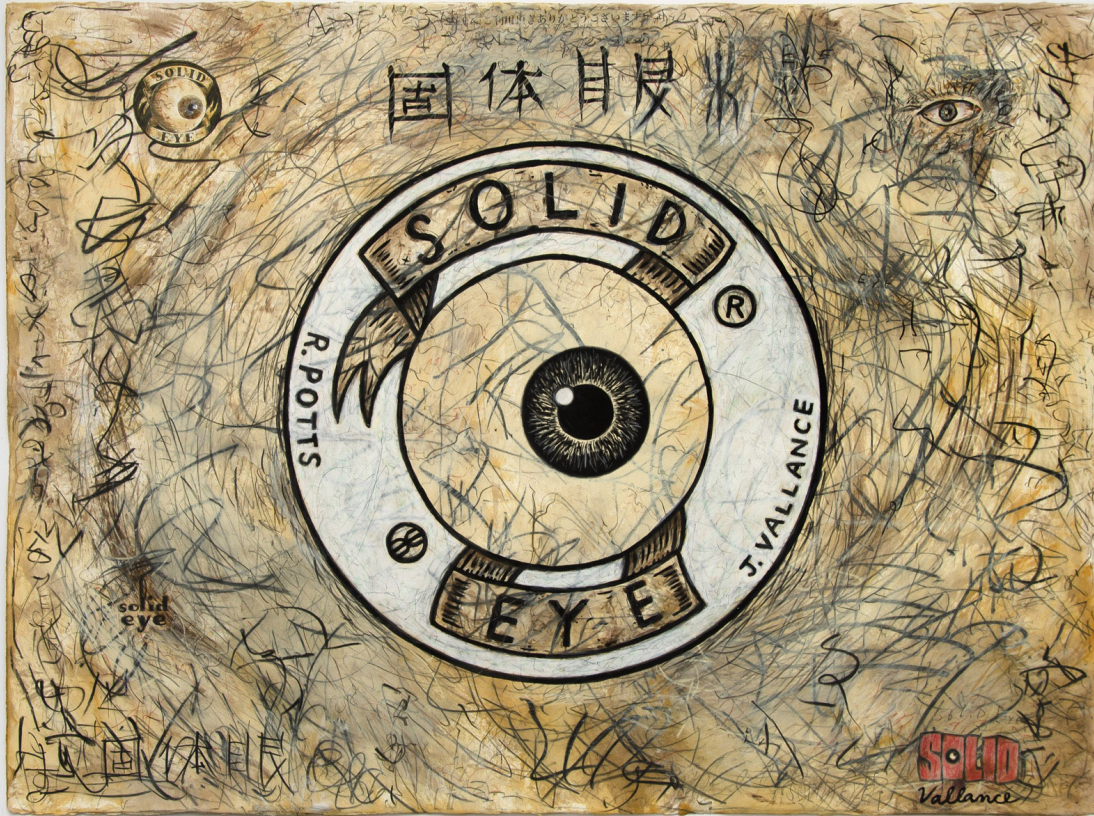

EDWARD CELLA ART & ARCHITECTURE

Jeffrey Vallance, *Solid Eye*, 2016

Mixed media on paper with printed paper collage, 22 1/4 x 30 in. (56.5 x 76.2 cm)

JVAL309