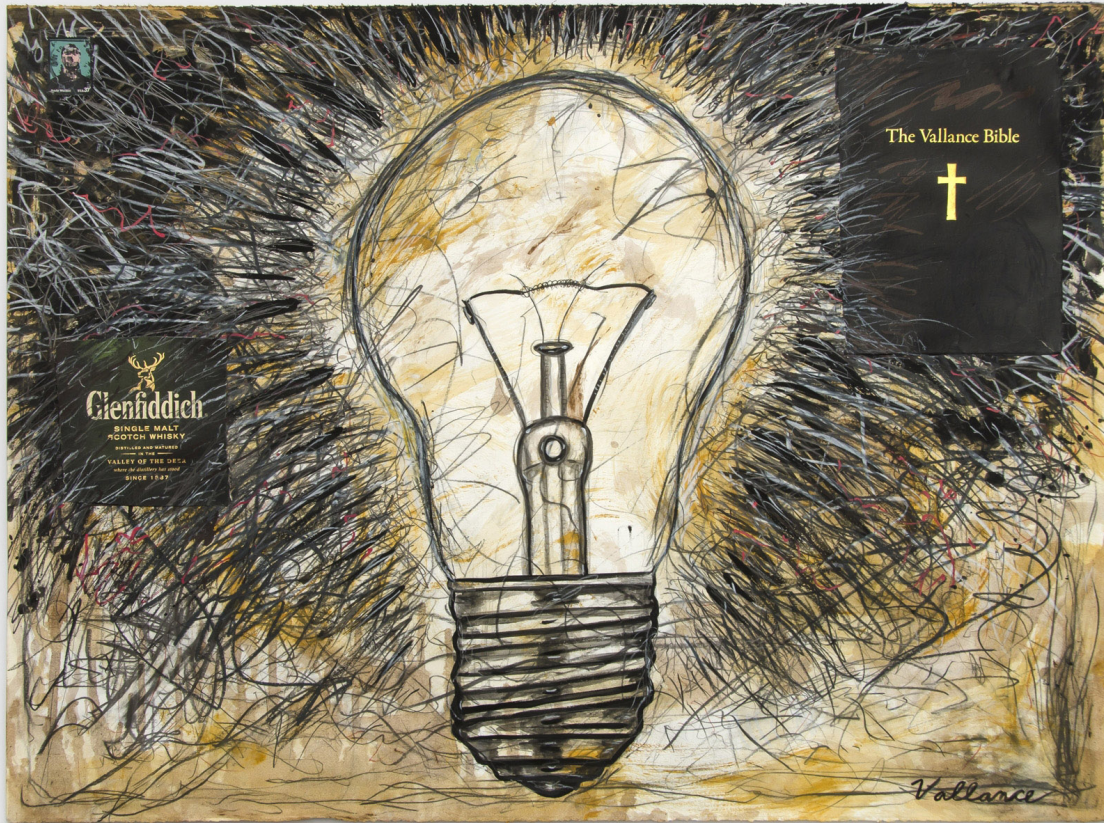

EDWARD CELLA ART & ARCHITECTURE

Jeffrey Vallance, *Light Bulb/Glenfiddich*, 2016

Mixed media on paper with collaged label, book cover, and stamp, 22 x 29 3/4 in. (55.9 x 75.6 cm)

JVAL303