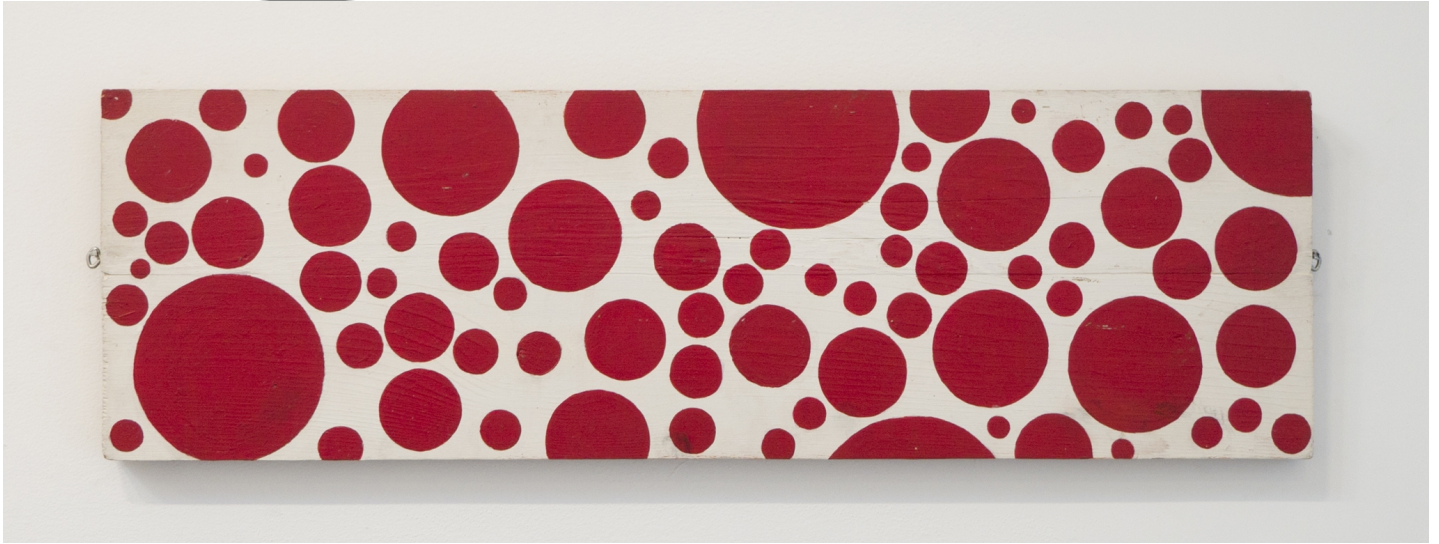

EDWARD CELLA ART & ARCHITECTURE

Paul McMahon, *Dot Painting*, 1985
Acrylic on wood, 22 3/4 x 7 in. (57.8 x 17.8 cm)
PMC001