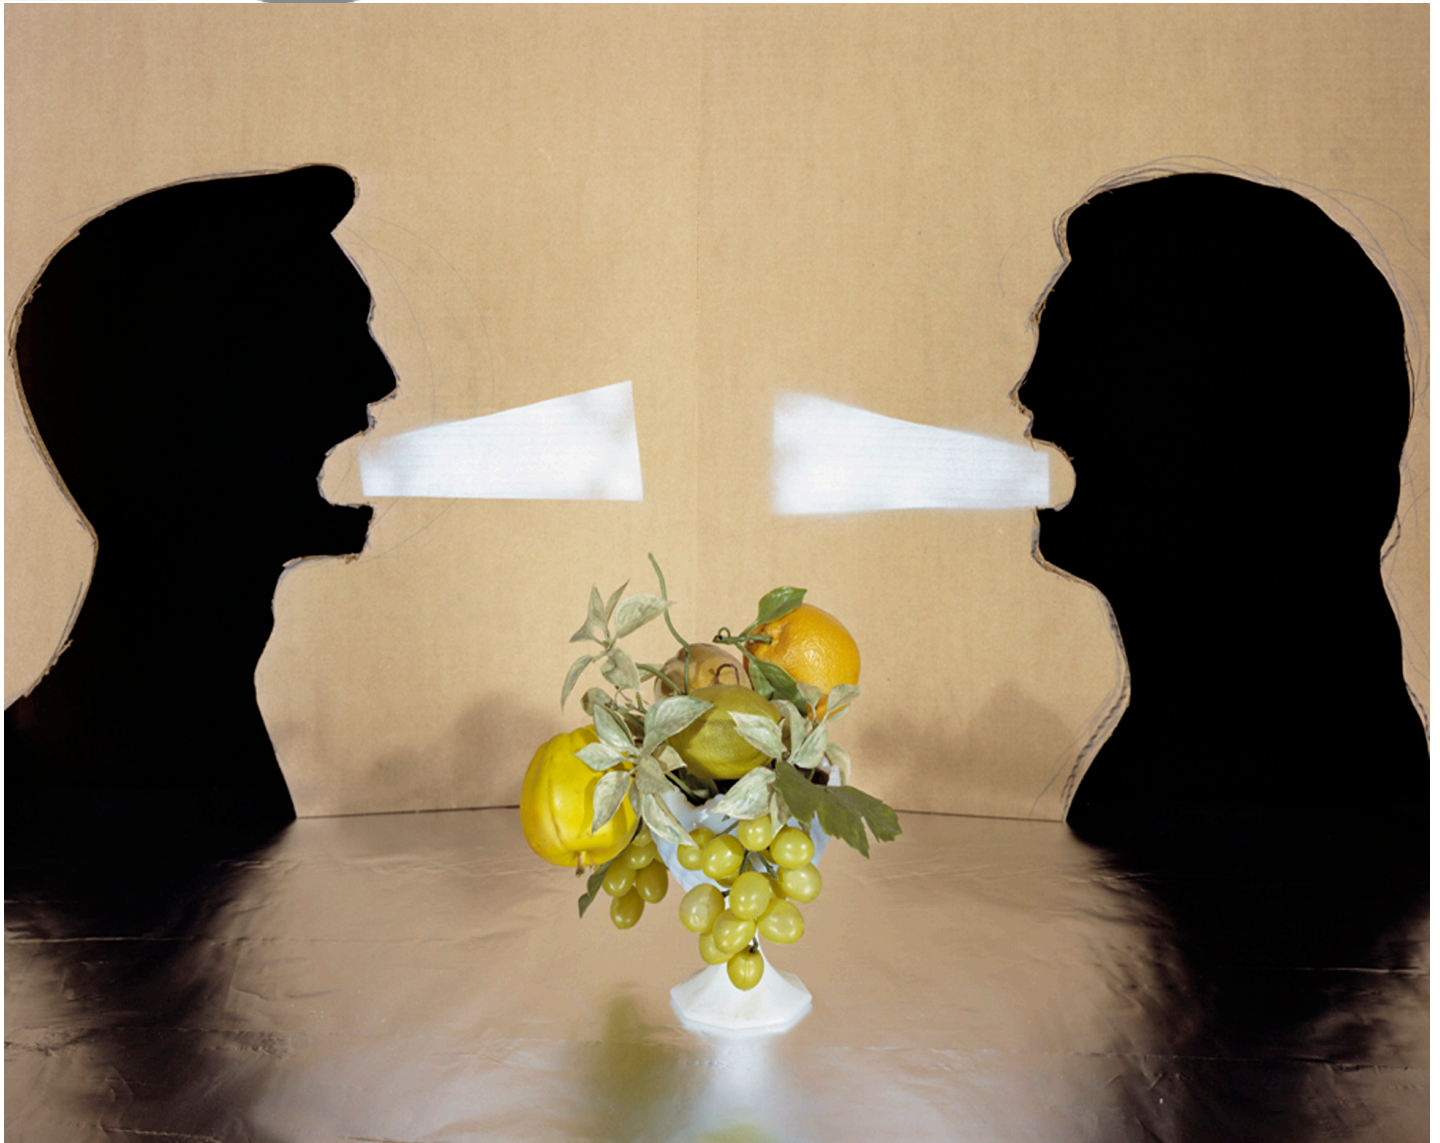

EDWARD CELLA ART & ARCHITECTURE

George Legrady, *Decor*, 1983 (Printed 1983)
C Print on paper, 28 3/4 x 36 1/8 in. (73 x 91.8 cm)
GLEGR027