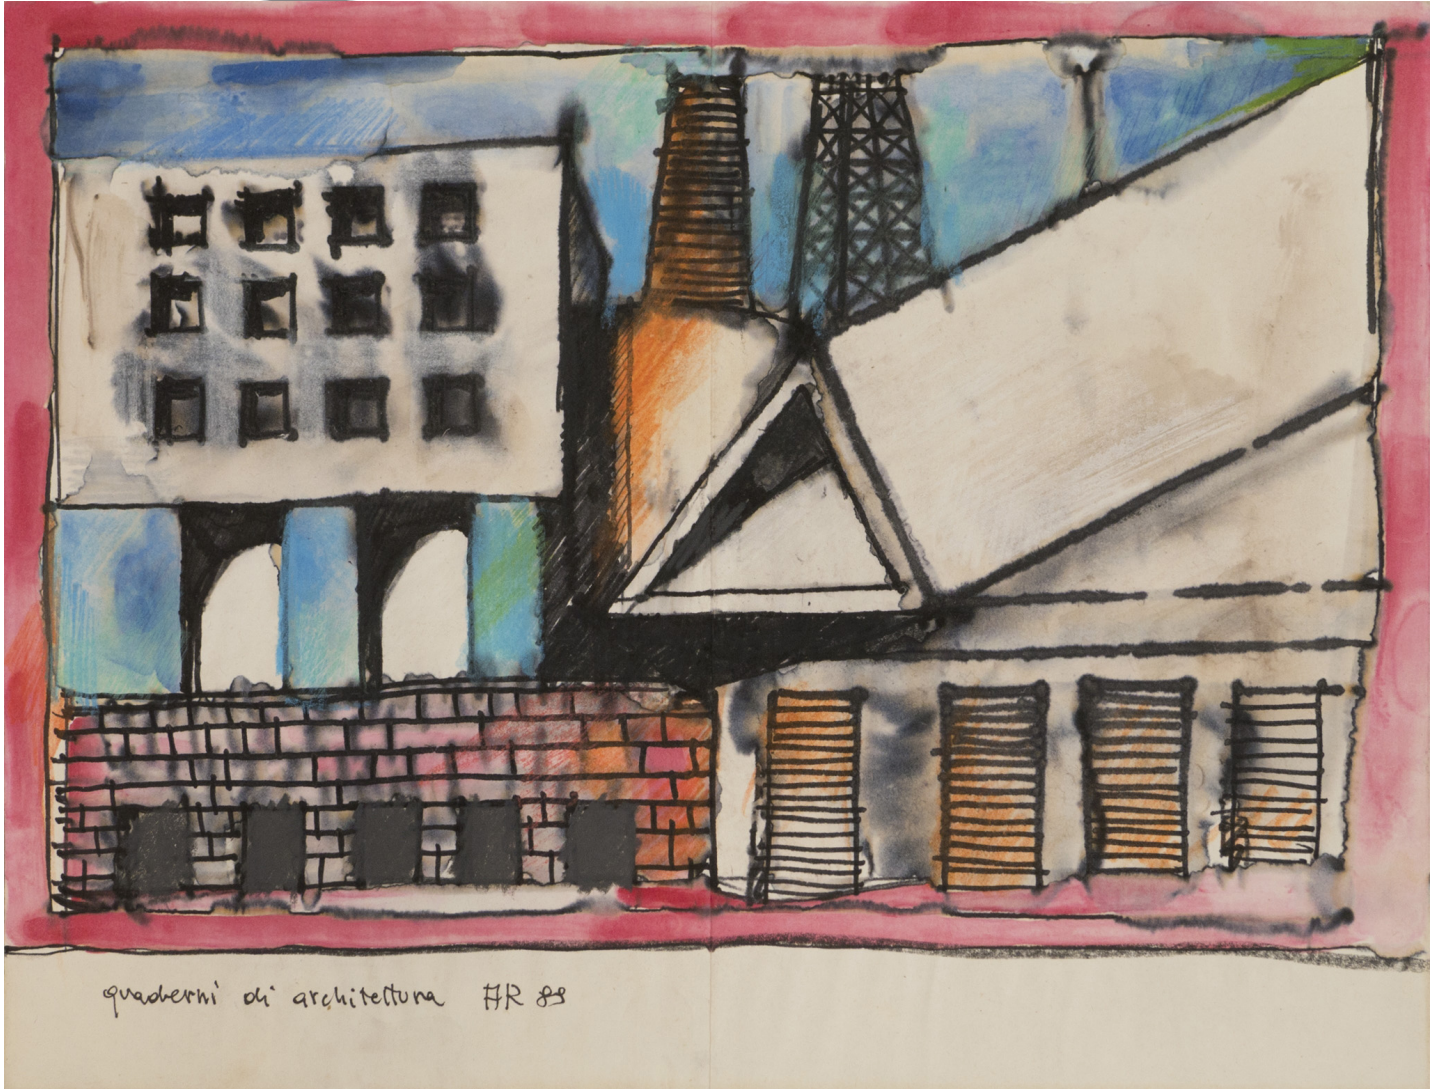

EDWARD CELLA ART & ARCHITECTURE

Aldo Rossi, *Quaderni di Architettura*, 1988  
Pen and watercolor on paper, 10 x 13 in. (25.4 x 33 cm)  
AROSSIO02