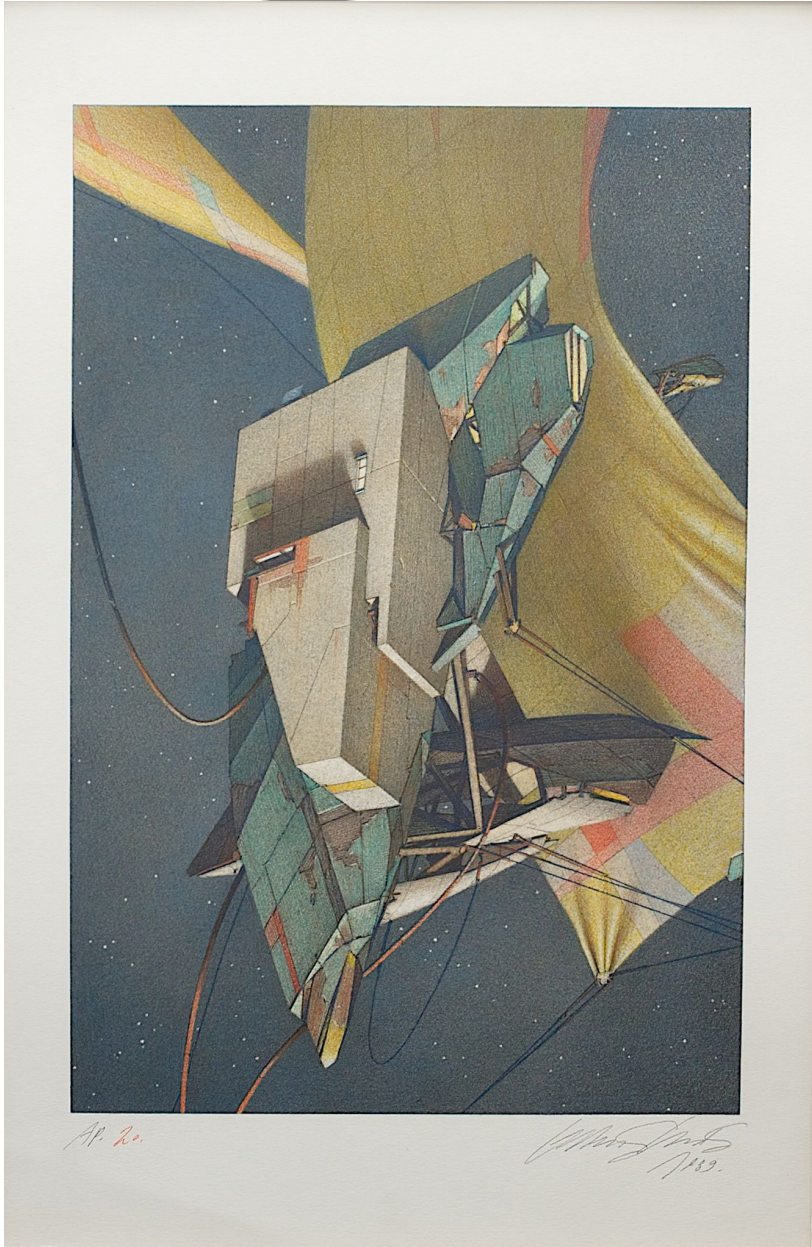

EDWARD CELLA ART & ARCHITECTURE

Lebbeus Woods, *Aerial Paris Series, #20 -- Habitation Detail*, 1989

Colored Pencil on Paper, 22 x 14 1/2 in. (55.9 x 36.8 cm)

LW037, •

6018 Wilshire Blvd, Los Angeles CA 90048 323.525.0053