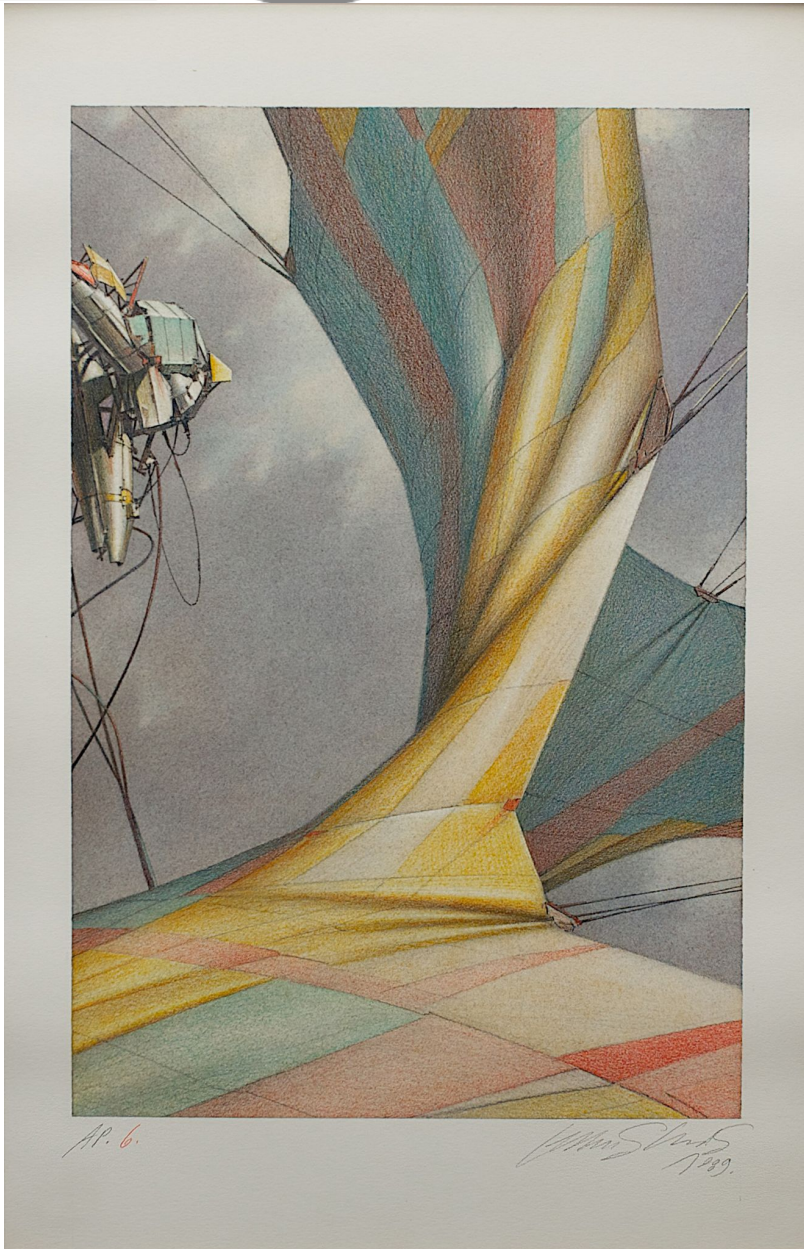

EDWARD CELLA ART & ARCHITECTURE

Lebbeus Woods, *Aerial Paris Series, #6 -- Detail of Ion Collecting Sail*, 1989
Colored Pencil on Paper, 22 x 14 1/2 in. (55.9 x 36.8 cm)
LW038, •