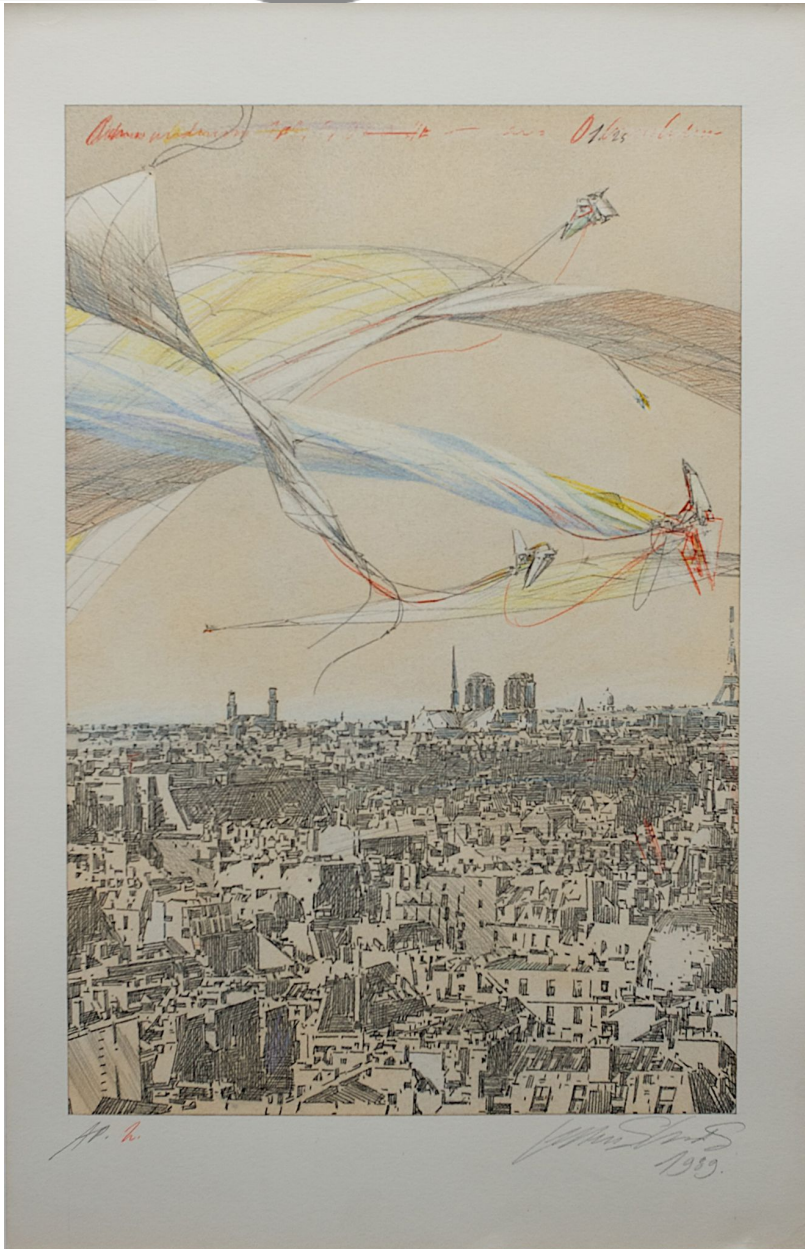

EDWARD CELLA ART & ARCHITECTURE

Lebbeus Woods, *Aerial Paris Series, #2 --
Perspective View*, 1989
Colored Pencil on Paper, 22 x 14 1/2 in. (55.9 x 36.8
cm)
LW039, •