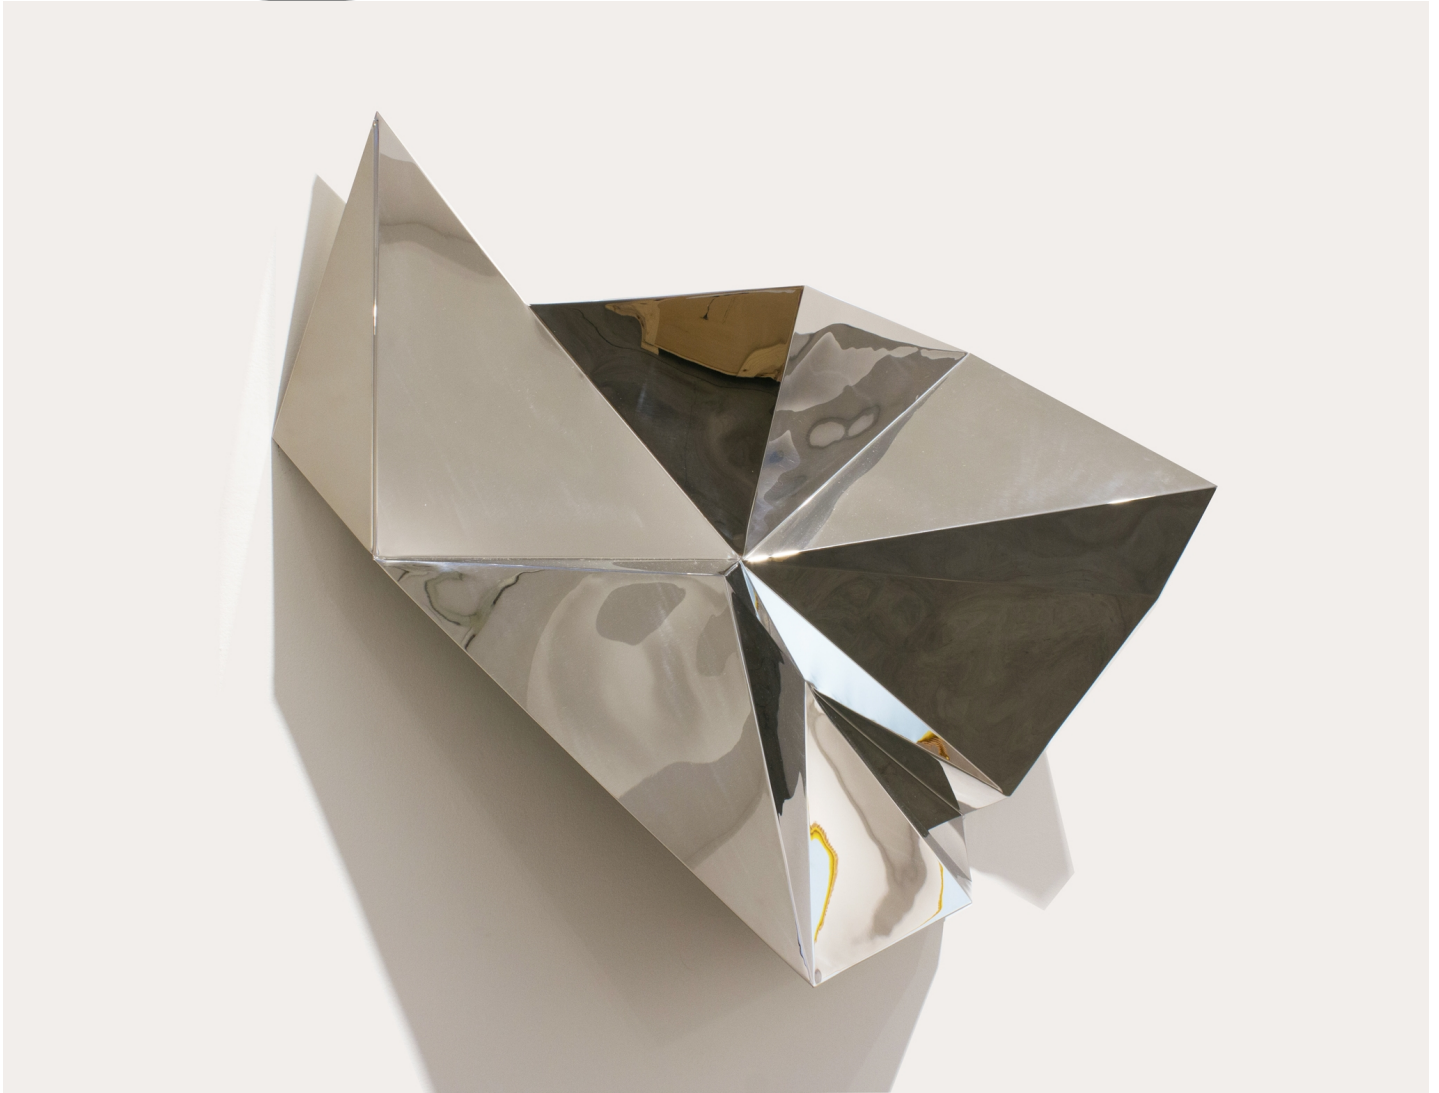

EDWARD CELLA ART & ARCHITECTURE

Adam Berg, *Manifolds V*, 2014
Stainless steel, 48 x 32 x 11 in. (121.9 x 81.3 x 27.9 cm)
ABERG081