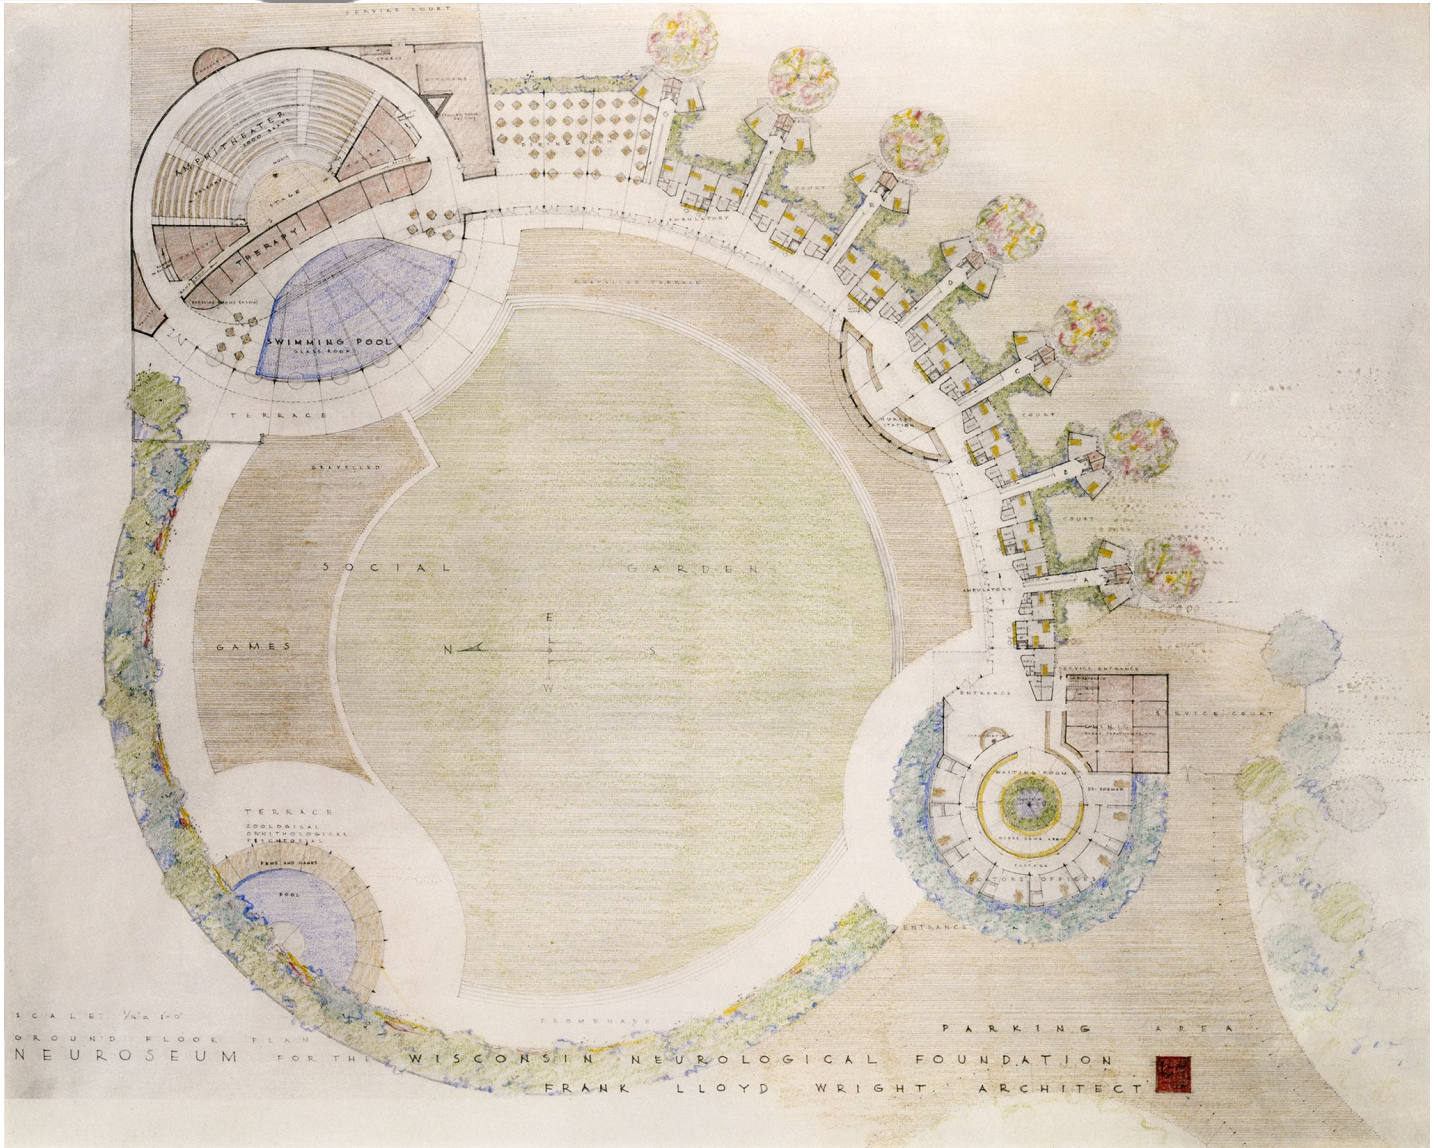

EDWARD CELLA ART & ARCHITECTURE

Frank Lloyd Wright, *Ground Floor Plan, Neuroseum for the Wisconsin Neurological Foundation*, 1955

Colored Pencil on Paper, 16 1/2 x 20 1/2 in. (41.9 x 52.1 cm)

FLW004, •