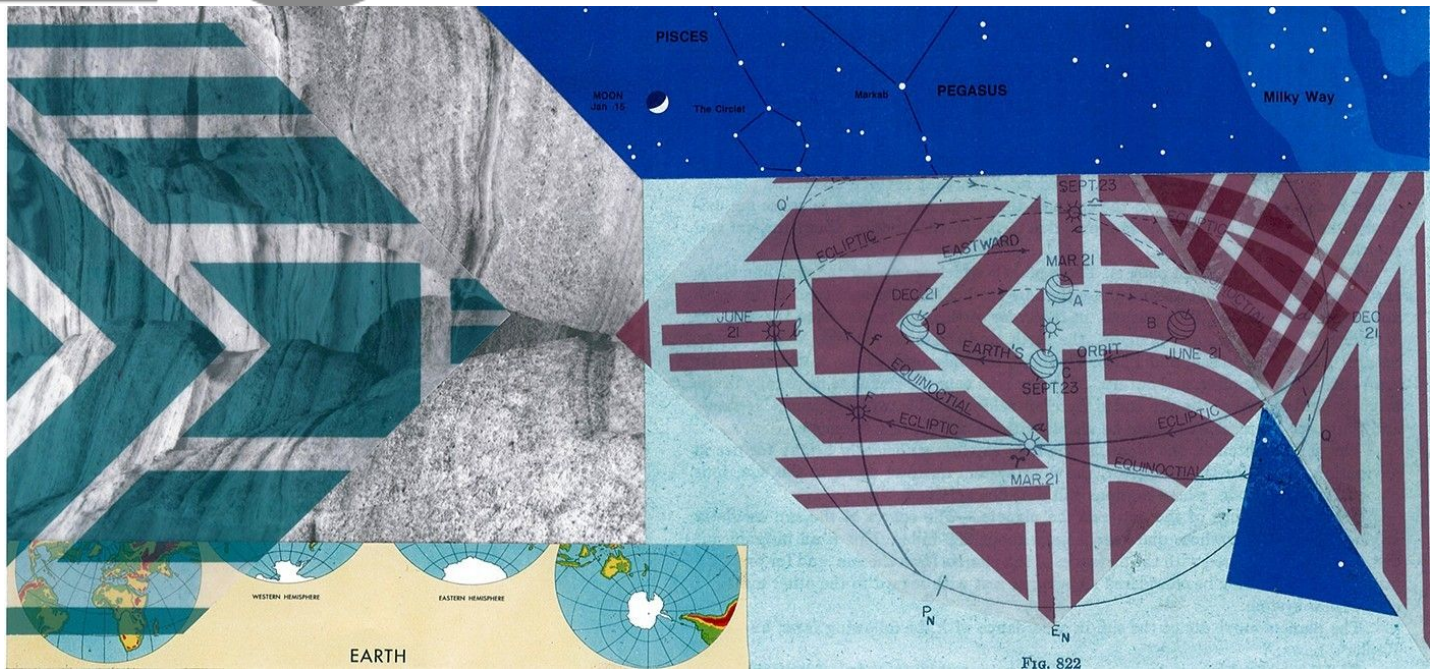

EDWARD CELLA ART & ARCHITECTURE

Timothy Nolan, *Stitch and Stallion Glow*, 2013
Collage on paper, 7 x 15 1/4 in. (17.8 x 38.7 cm)
TNO001