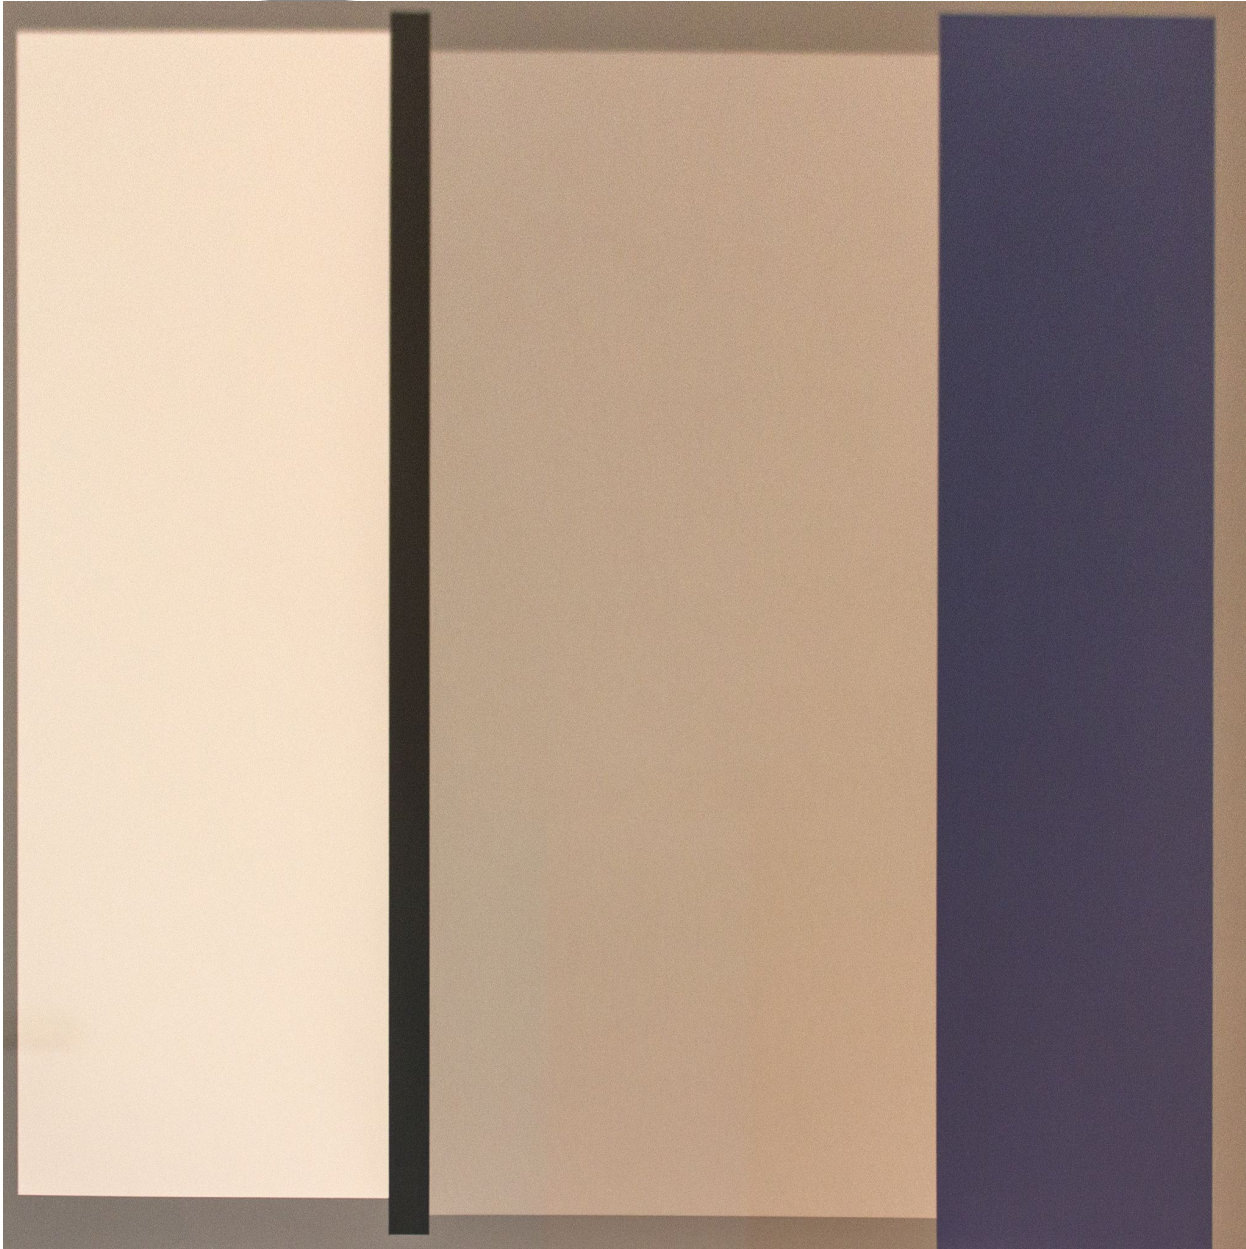

EDWARD CELLA ART & ARCHITECTURE

Richard Wilson, *Gournier (For Johnny Hodges)*, 1997
Acrylic on paper, 28 1/2 x 28 1/2 in. (72.4 x 72.4 cm)
RWI001