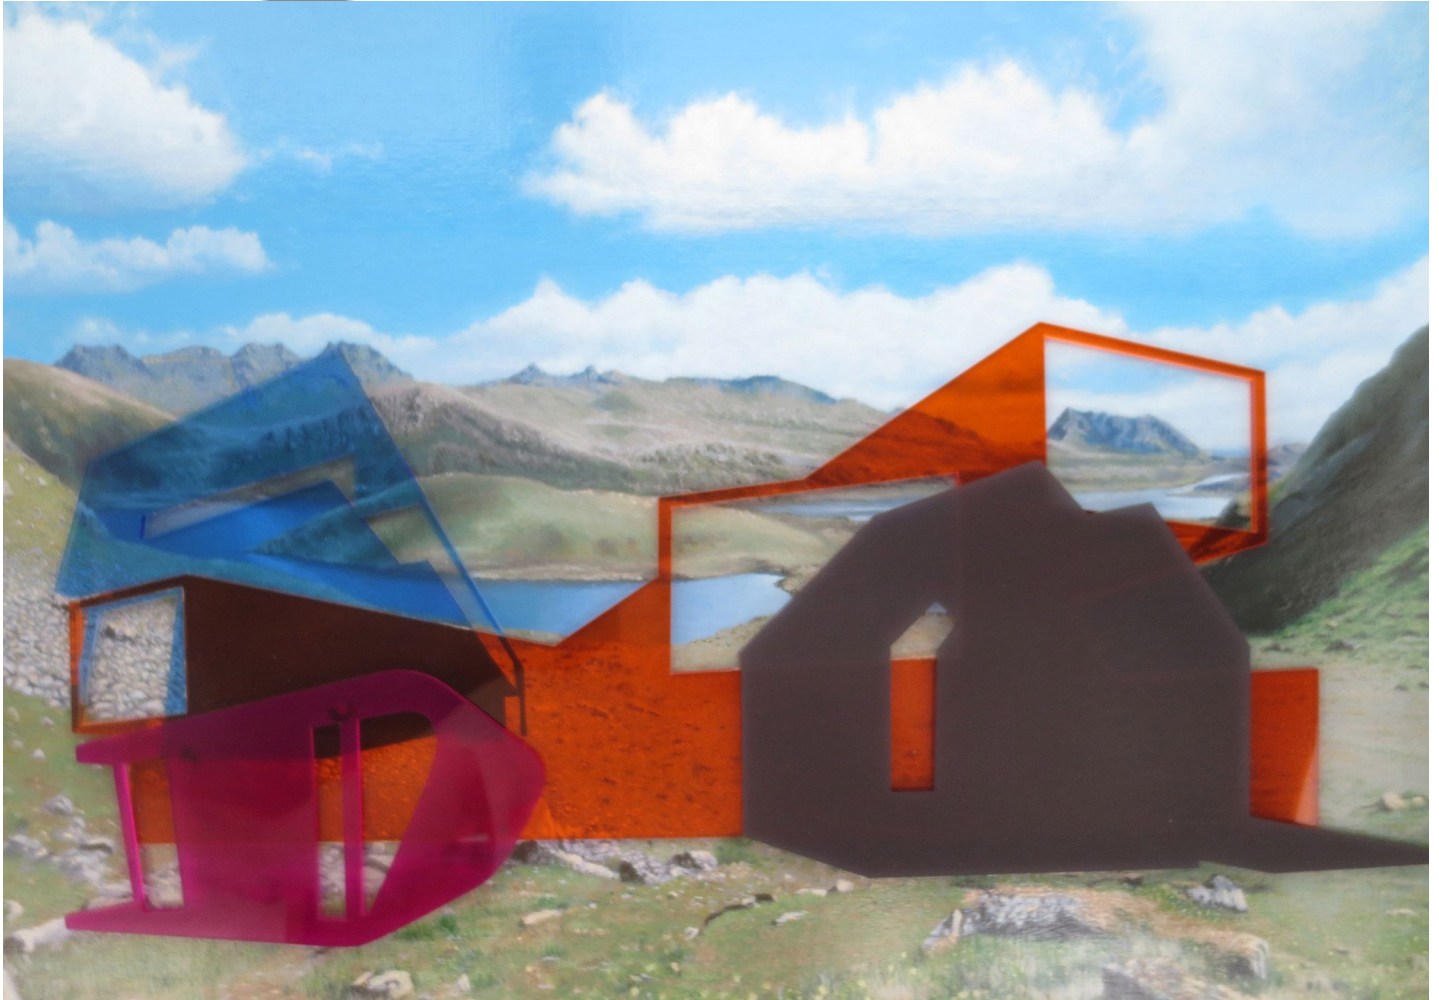

EDWARD CELLA ART & ARCHITECTURE

Paul Paiement, *TransPective* -- *Olso*, 2014  
Acrylic on acrylic, 14 3/4 x 23 in. (37.5 x 58.4 cm)  
PP002