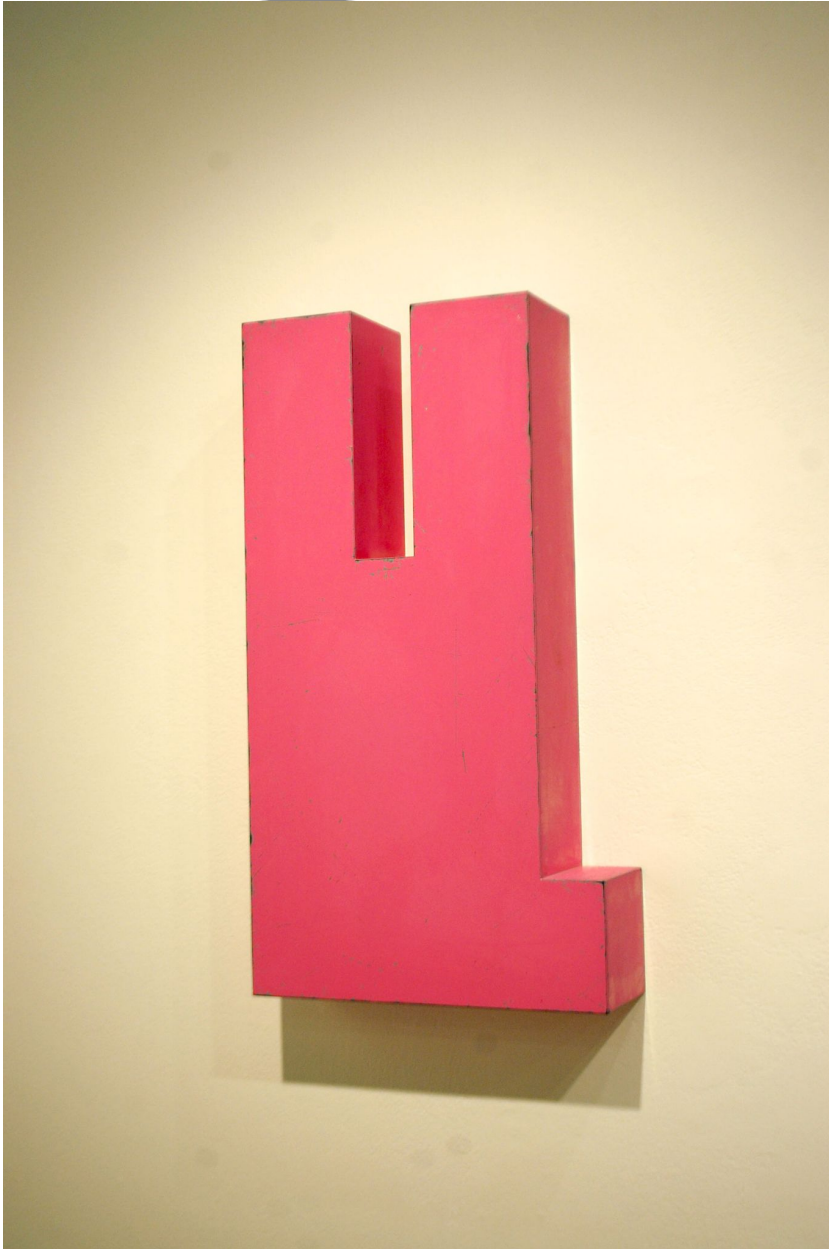

EDWARD CELLA ART & ARCHITECTURE

Michael Whiting, *Rabbit*, 2012
Automotive paint on steel, 33 x 18 x 6 in. (83.8 x 45.7 x
15.2 cm)
MIW053