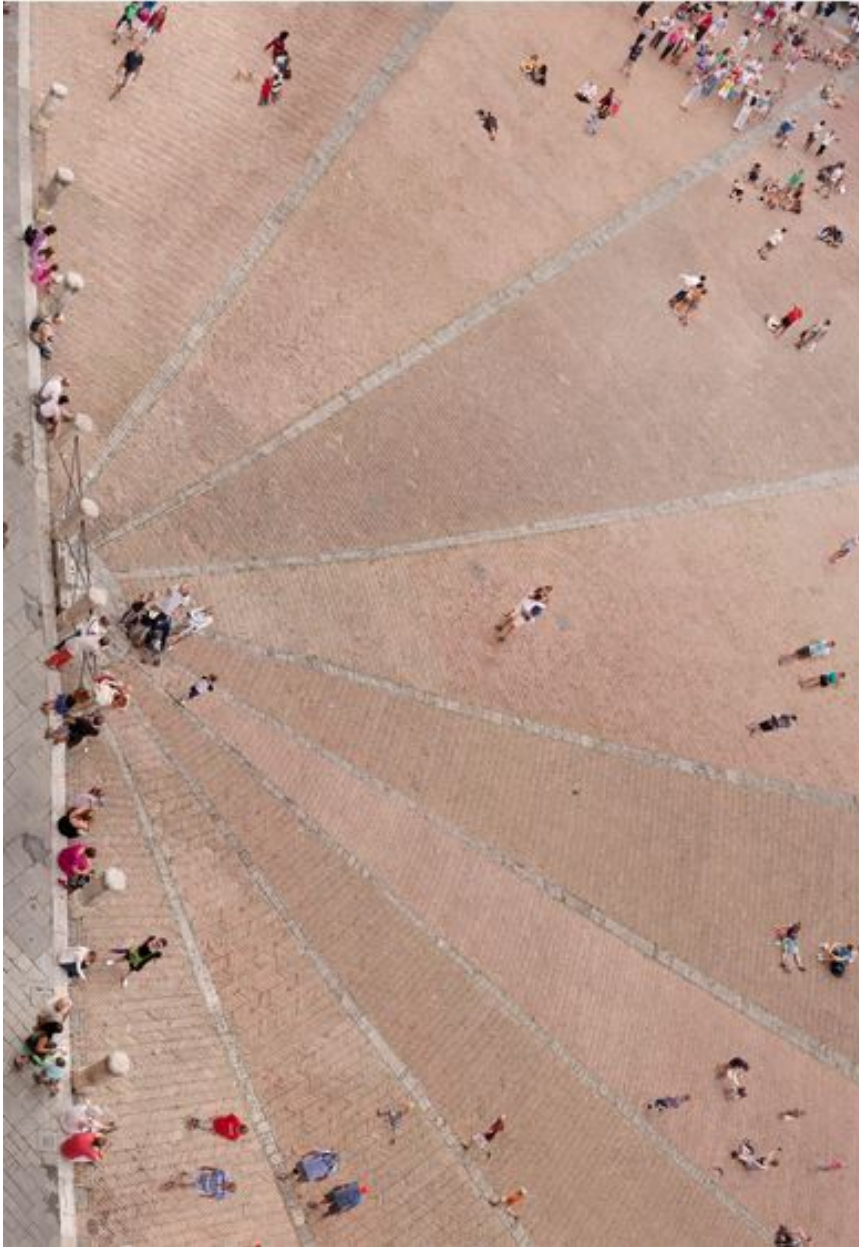

EDWARD CELLA ART & ARCHITECTURE

Katrin Korfmann, *Sienna (21 min)*, 2011  
Ultrachrome pigment print, 58 1/2 x 40 1/2 in. (148.6 x  
102.9 cm)  
KKO001