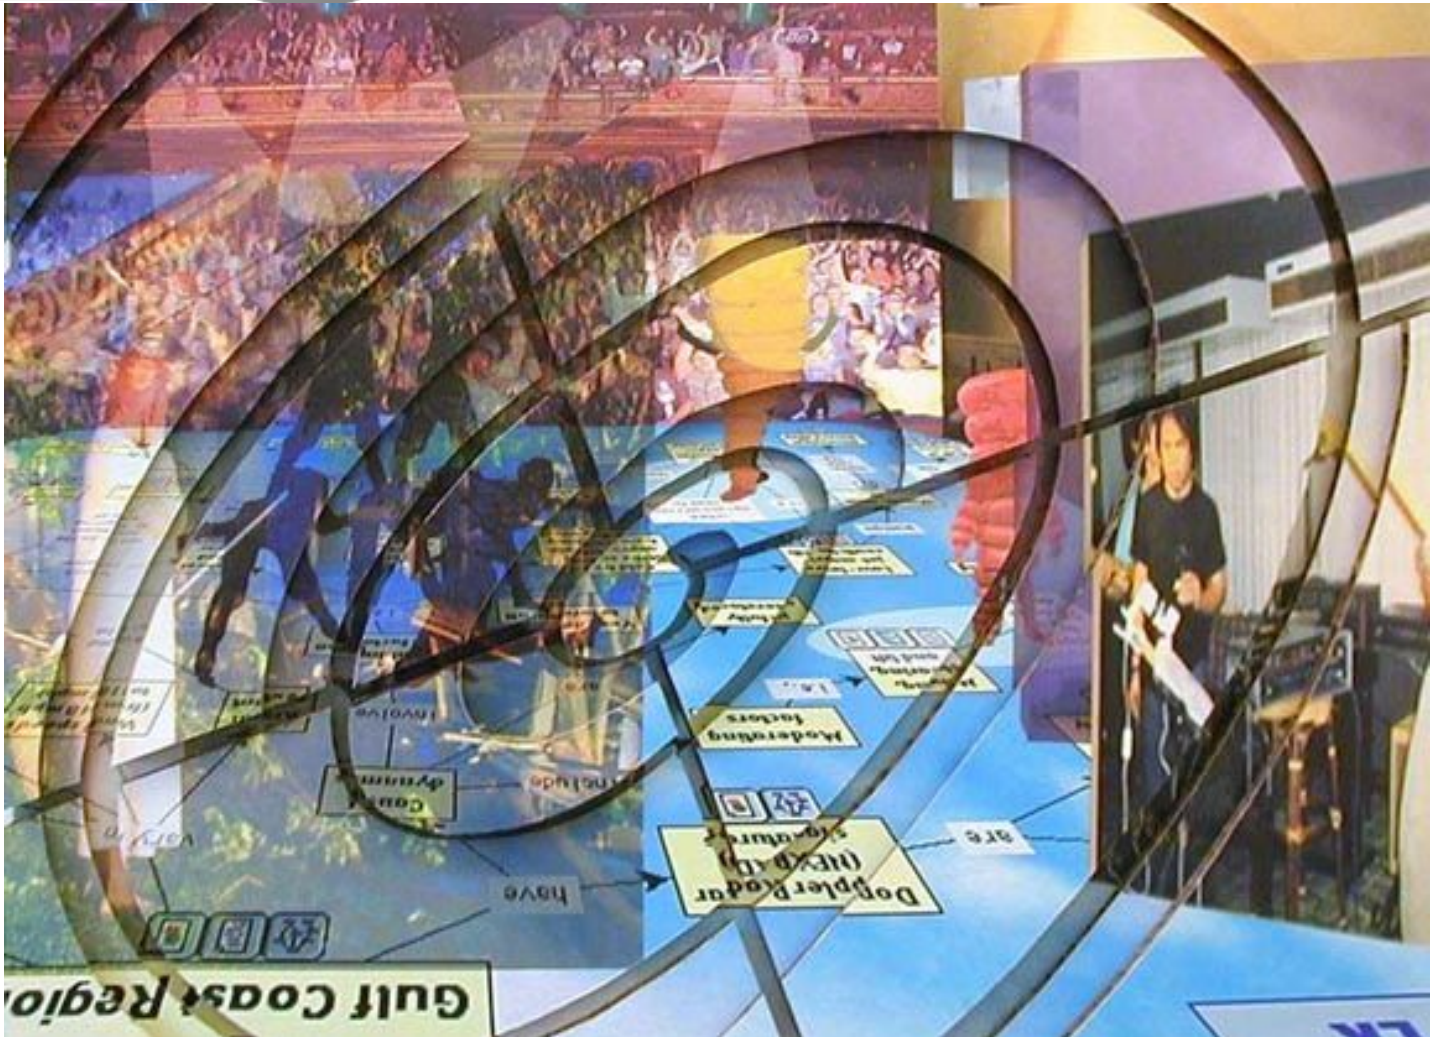

EDWARD CELLA ART & ARCHITECTURE

Kristi Kent, *Tornado! The Musical (Performers View)*, 2004

Ultrachrome print mounted on honey combed cardboard, 24 x 32 in. (61 x 81.3 cm)

KRK001