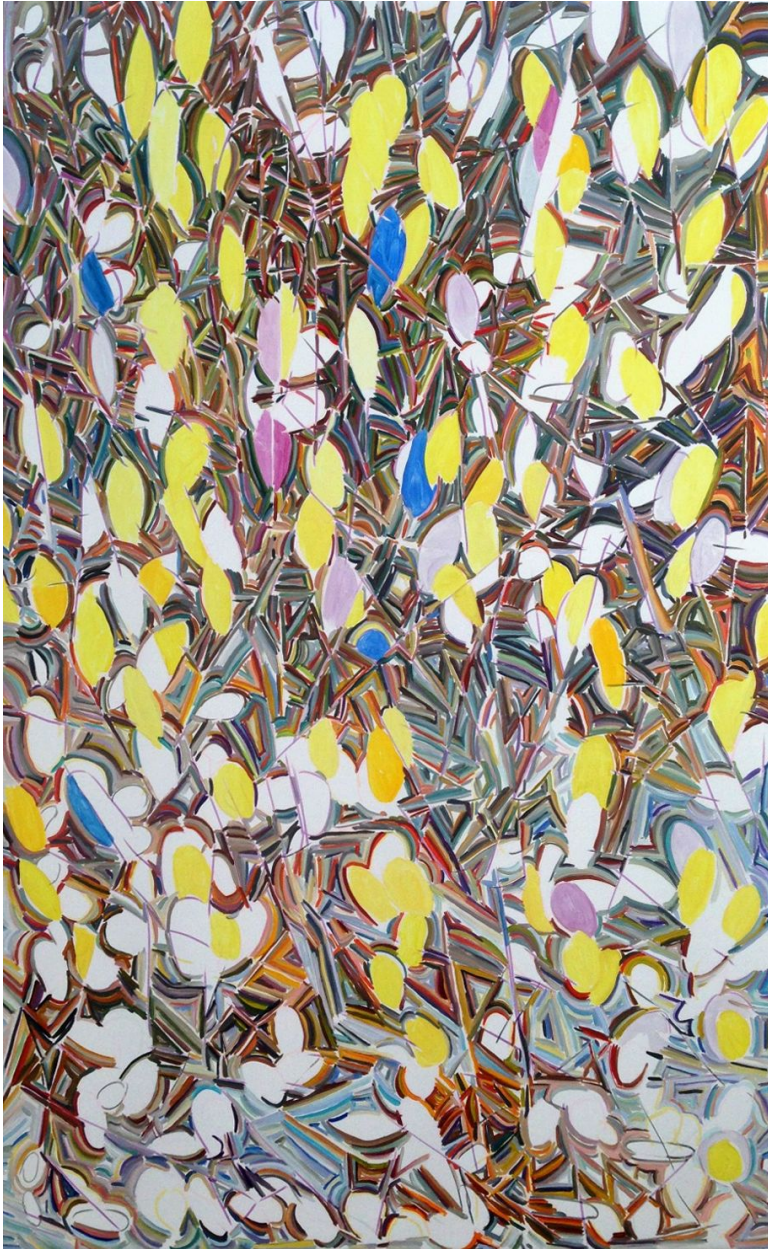

EDWARD CELLA ART & ARCHITECTURE

Joshua Aster, *Untitled 3*, 2014
Oil on canvas over panel, 47 x 25 in. (119.4 x 63.5
cm)
JAST053