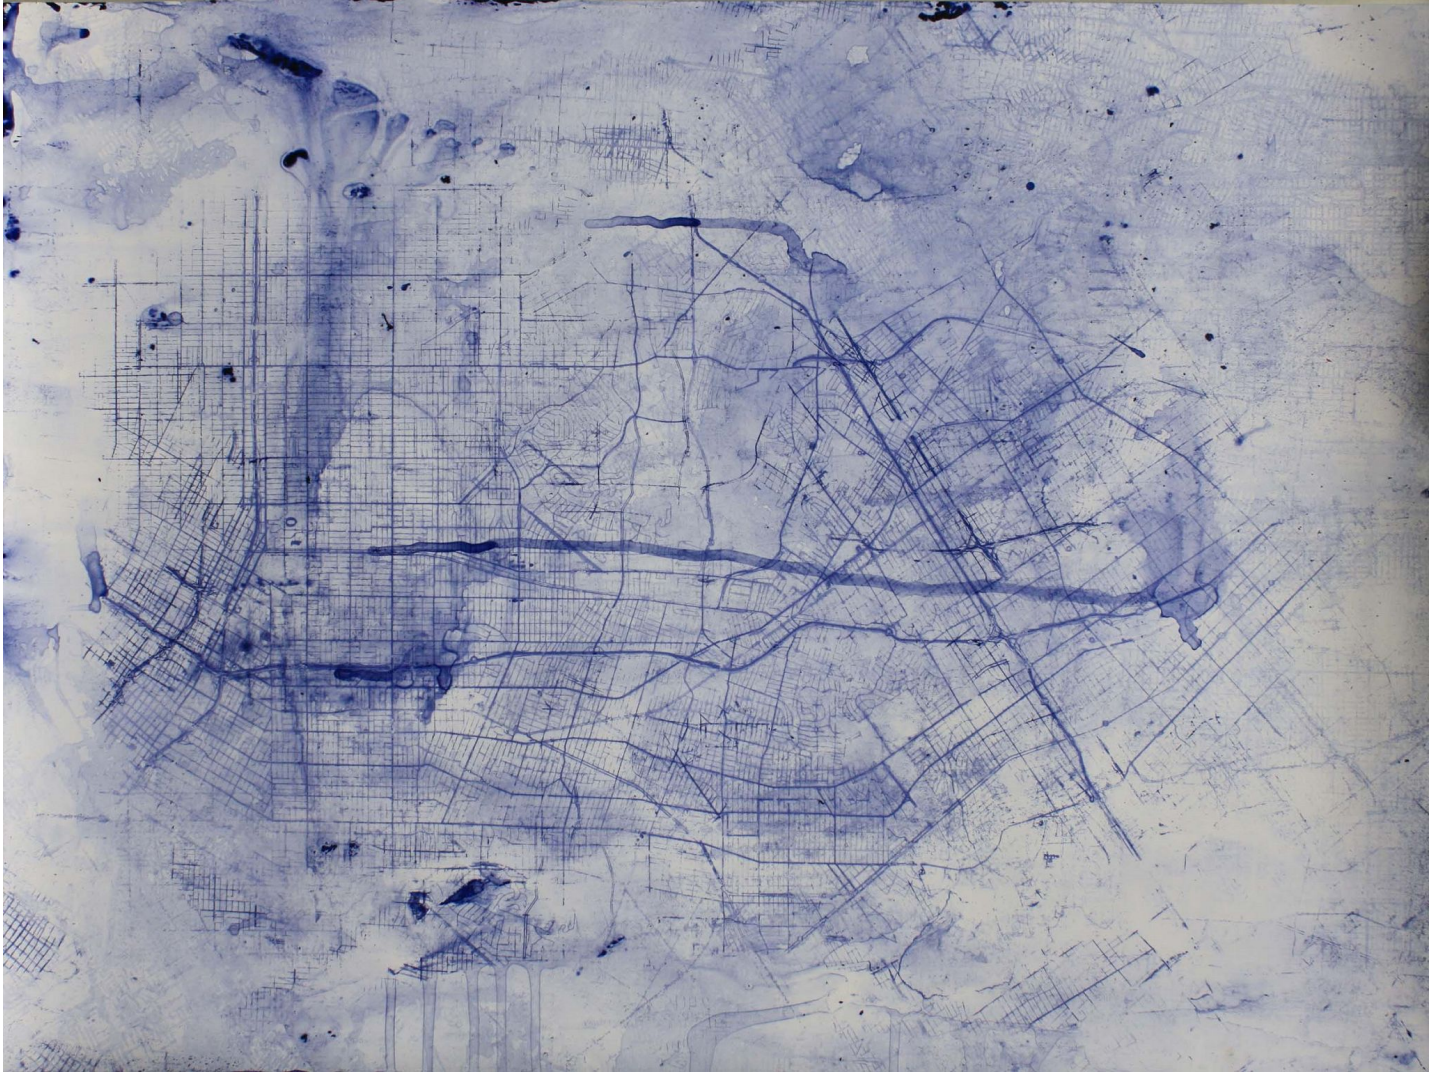

EDWARD CELLA ART & ARCHITECTURE

Flora Kao, *Trace (Los Angeles)*, 2011
Acrylic on paper, 24 x 18 in. (61 x 45.7 cm)
FKAO003