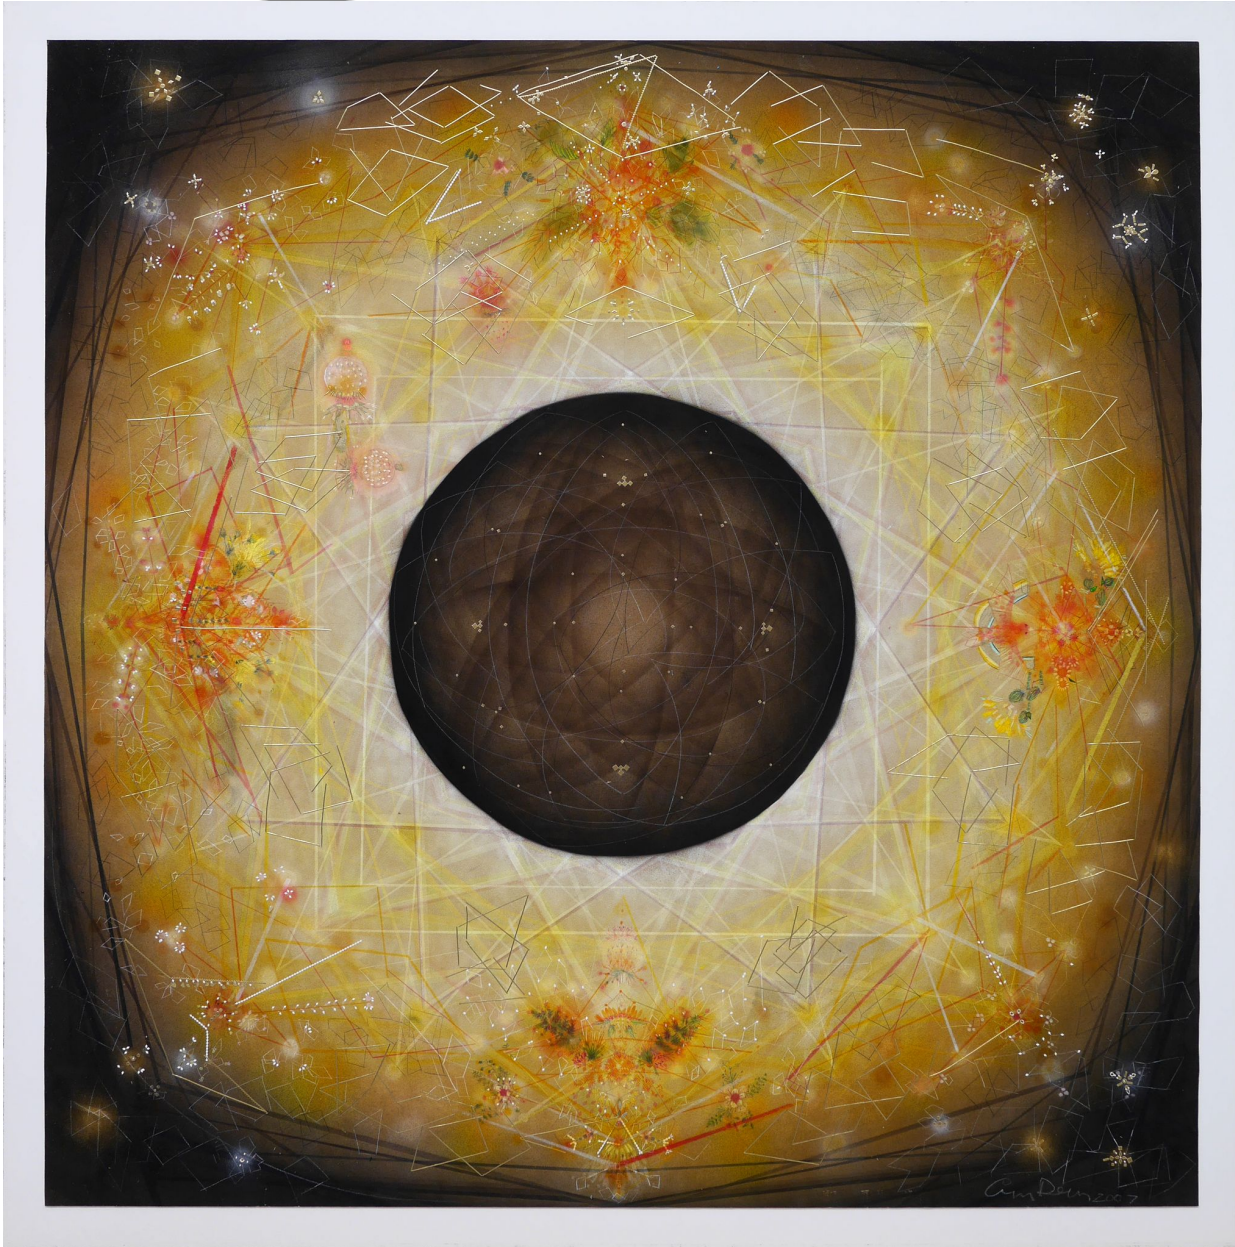

EDWARD CELLA ART & ARCHITECTURE

Erin Marie Dunn, *The Sun*, 2007
Mixed media on paper, 40 1/4 x 39 3/4 in. (102.2 x 101 cm)
EMD001