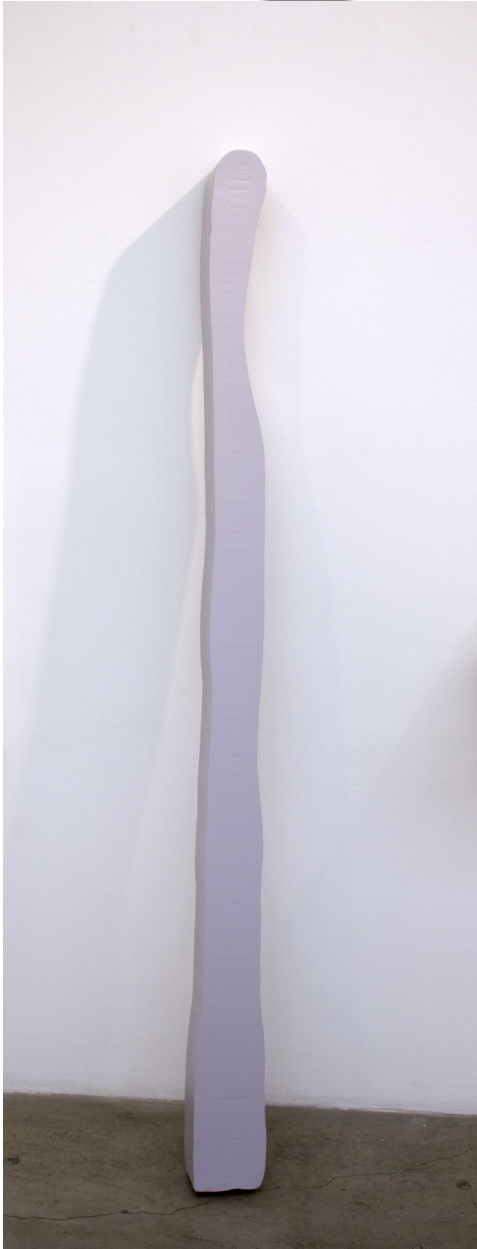

EDWARD CELLA ART & ARCHITECTURE

Andy Kolar, *Tall skinny*, 2014
Acrylic, cardboard, glue, 71 1/2 x 5 1/4 x 4 1/4
in. (181.6 x 13.3 x 10.8 cm)
AKO001