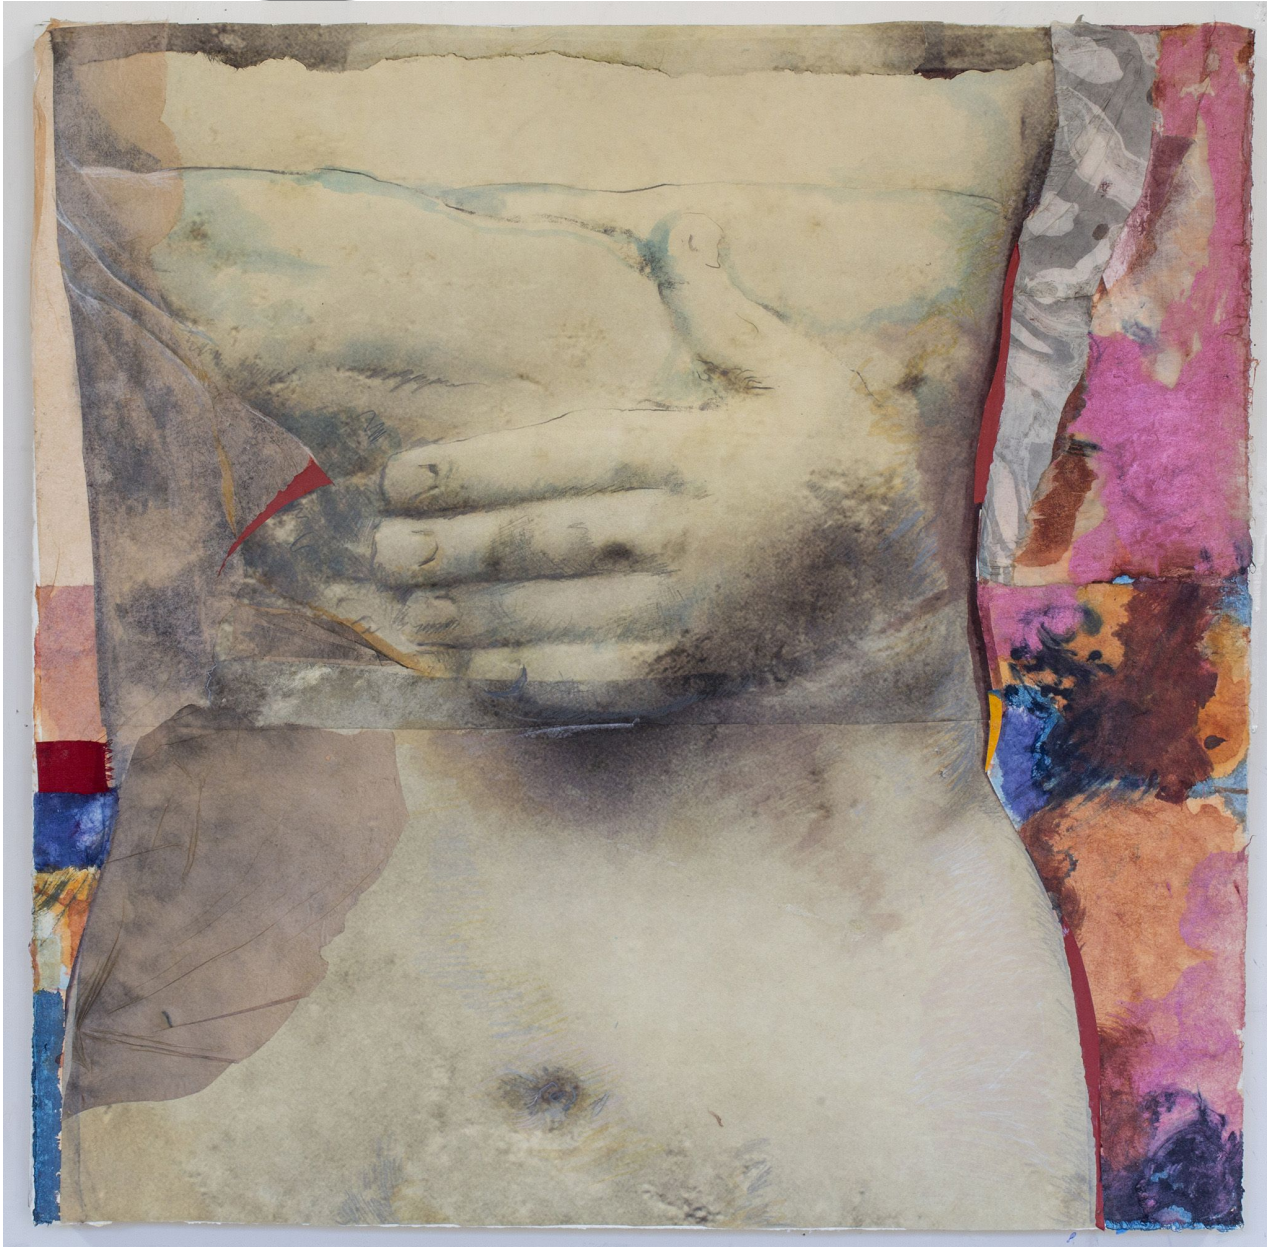

EDWARD CELLA ART & ARCHITECTURE

Mary Heebner, *Venus XXI (Heart in Hand)*, 2014  
Mixed media, handmade paper, collage, 25 x 25 in. (63.5 x 63.5 cm)  
MH144