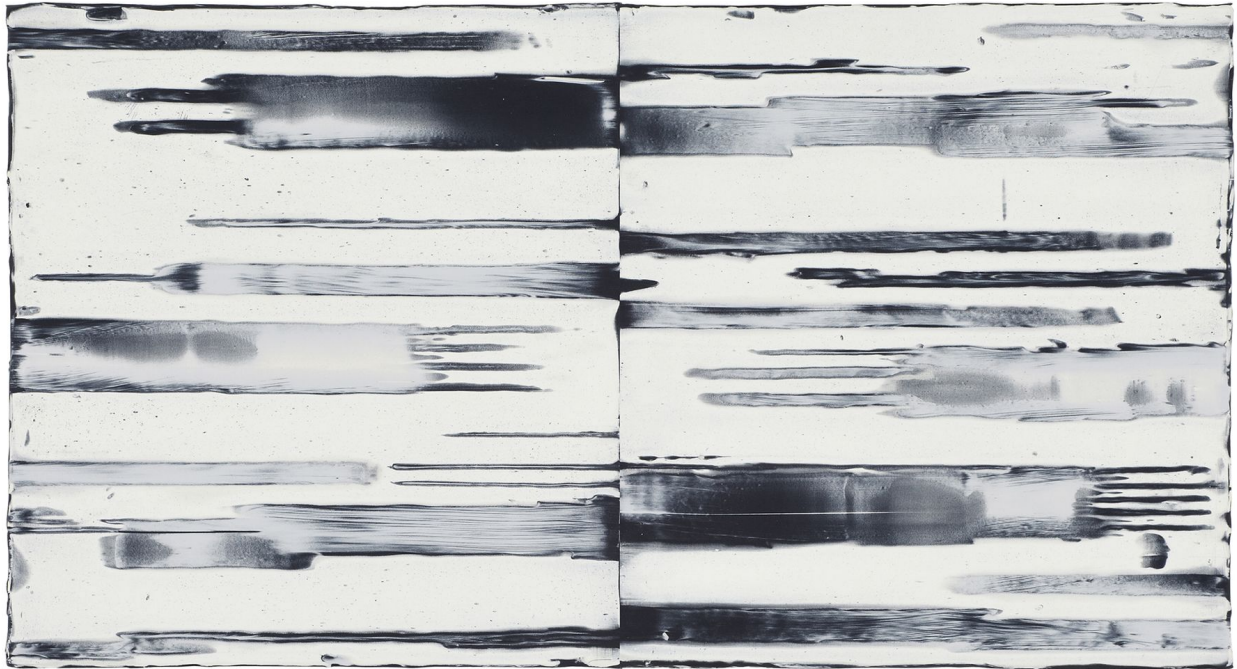

EDWARD CELLA ART & ARCHITECTURE

Mark Harrington, *Untitled*, 2010
Acrylic on Linen, 16 7/8 x 31 1/2 in. (43 x 80 cm)
MHAR050