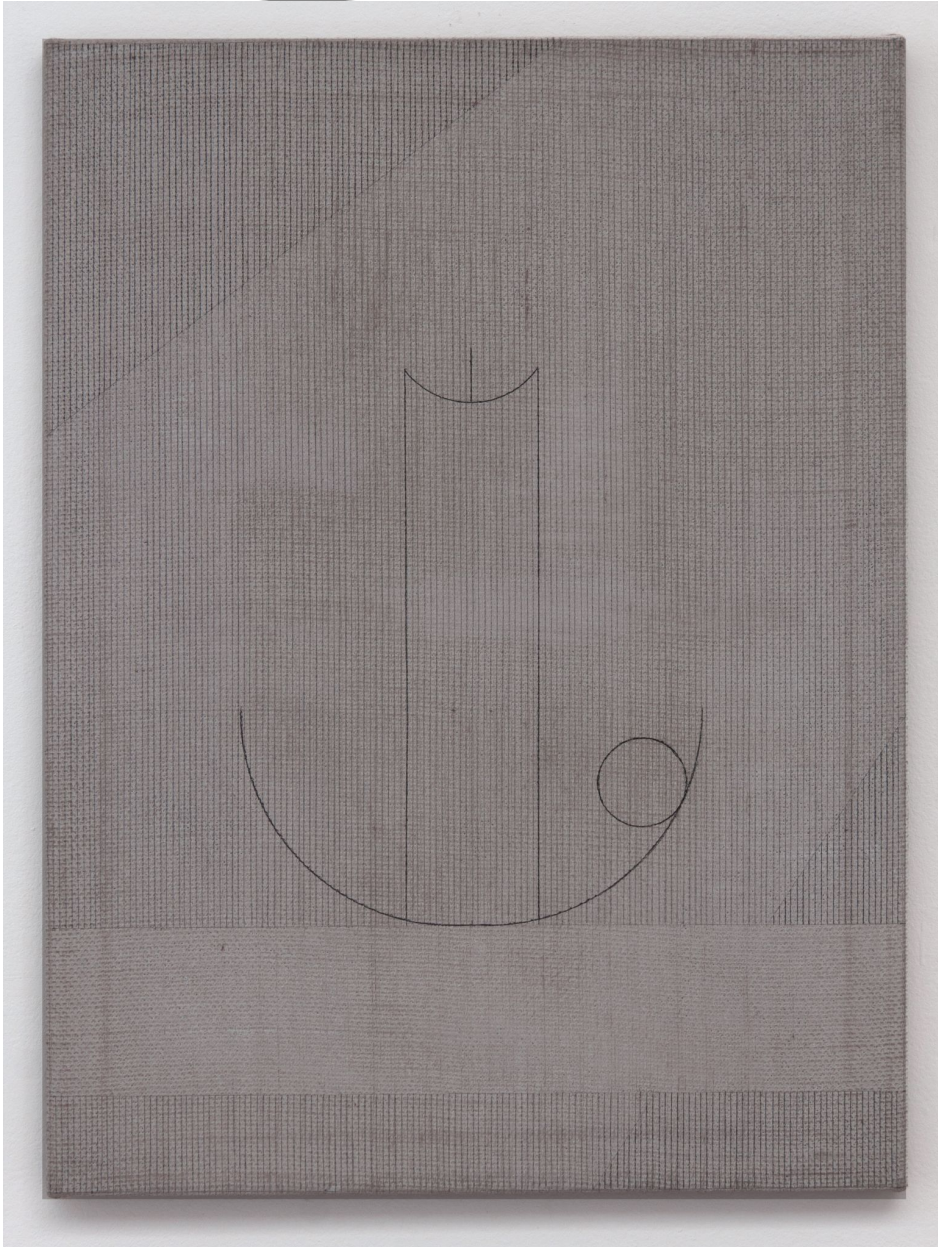

EDWARD CELLA ART & ARCHITECTURE

Paul Gillis, *Candle Light III*, 2014
Graphite and gesso on hessian, 24 x 18 in. (61 x 45.7 cm)
PGIL027