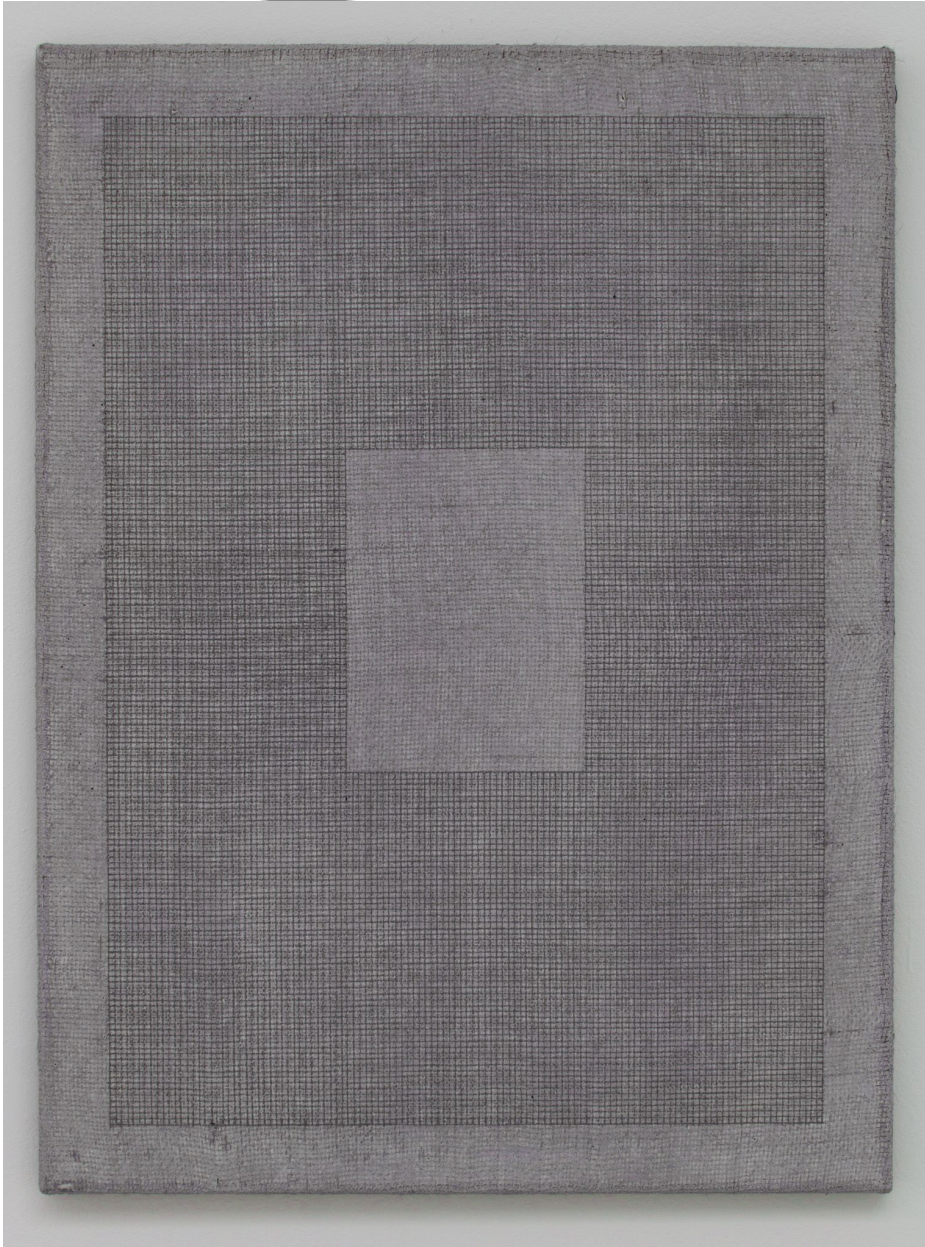

EDWARD CELLA ART & ARCHITECTURE

Paul Gillis, *Night I*, 2014
Graphite and gesso on hessian, 24 x 18 in. (61 x 45.7 cm)
PGIL013