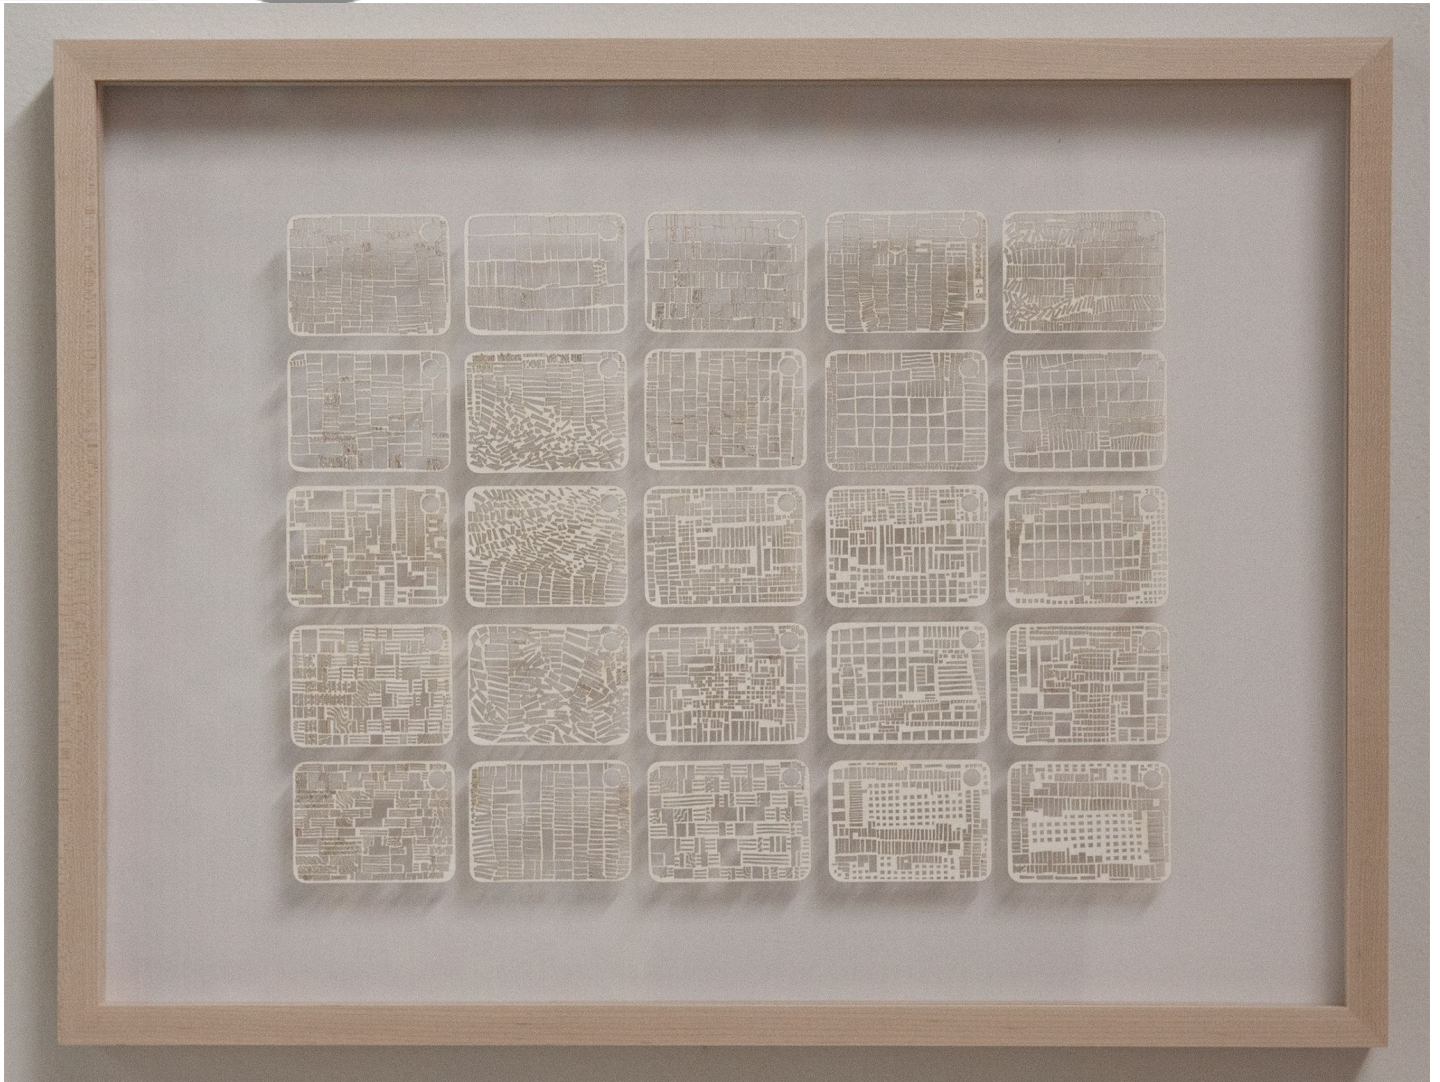

EDWARD CELLA ART & ARCHITECTURE

Laurie Frick, *Quantify-Me*, 18 x 25

Laser cut drawing on 100% Cotton Rives BFK 250gm paper, 18 x 25 in. (45.7 x 63.5 cm)

LFRICK104, •