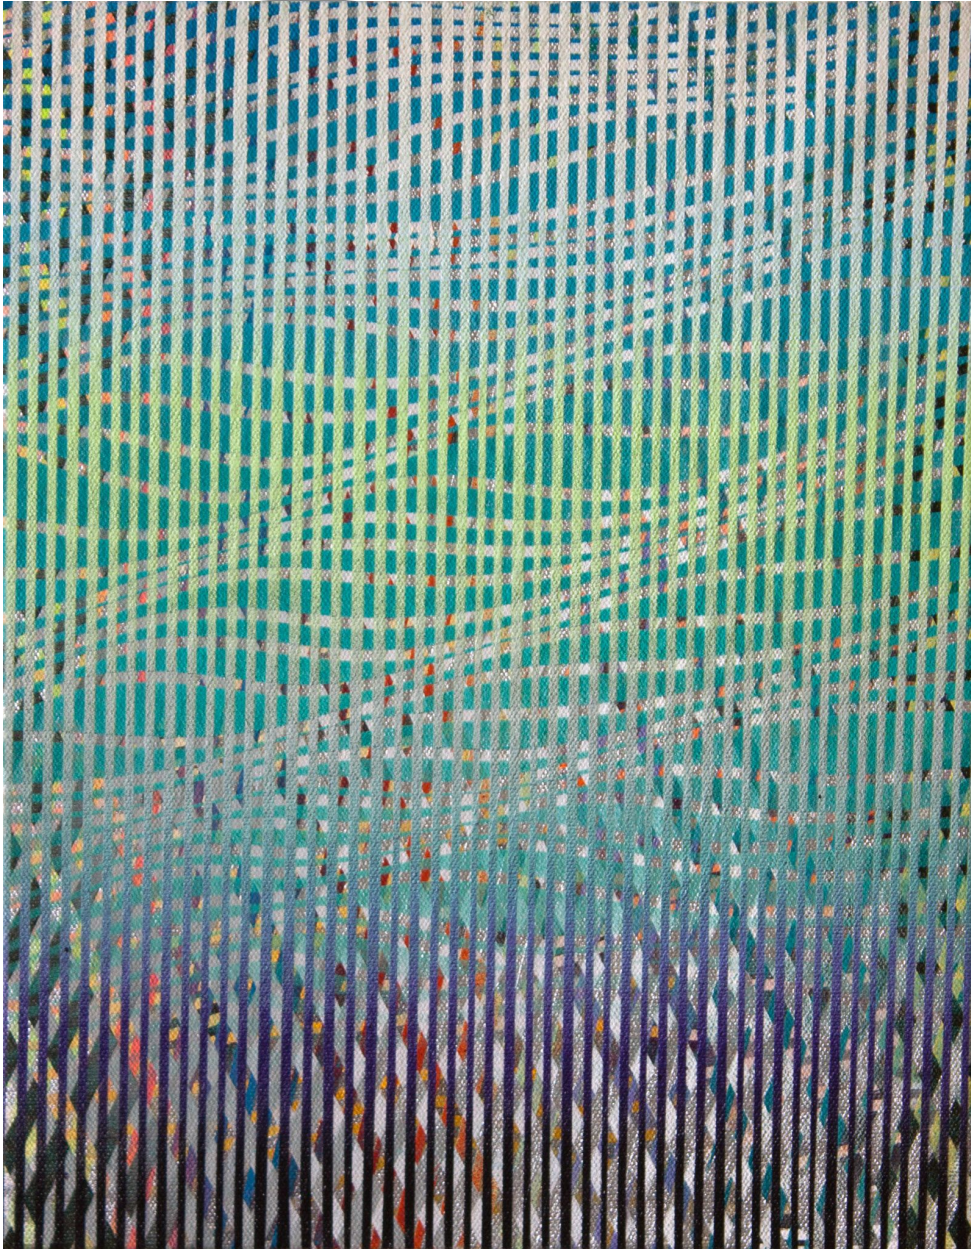

EDWARD CELLA ART & ARCHITECTURE

Chris Trueman, *DLF*, 2014
Acrylic and acrylic spray paint on canvas, 14 x 11 in. (35.6 x 27.9
cm)
CTRU042