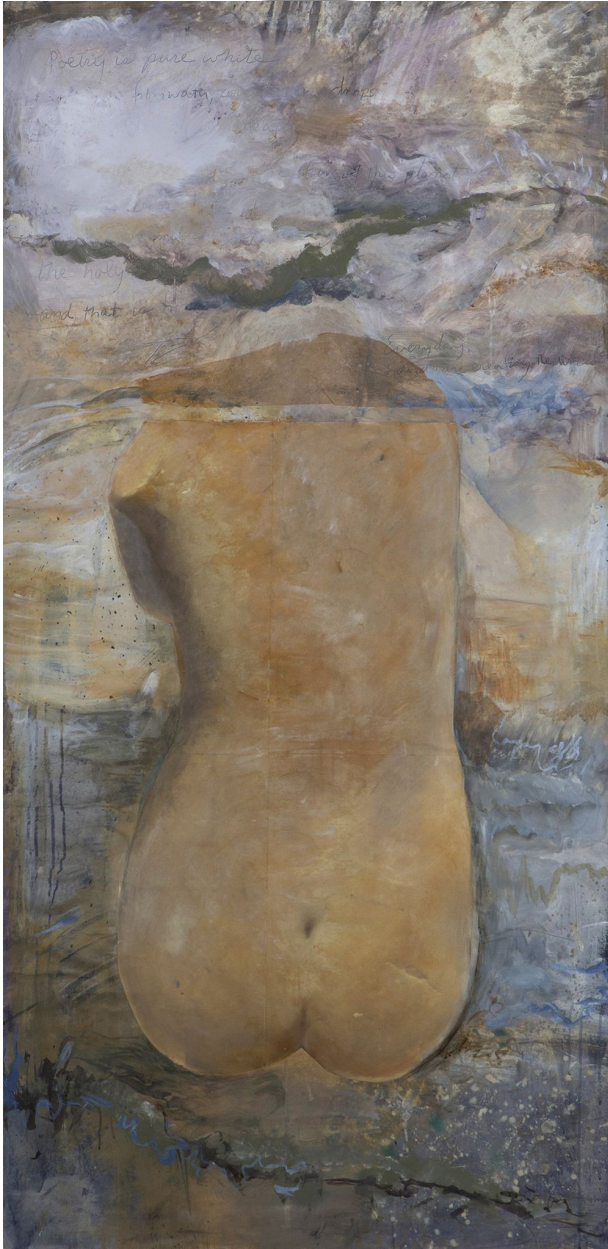

EDWARD CELLA ART & ARCHITECTURE

Mary Heebner, *Venus II (Poetry is pure white)*, 2013

Mixed media collage on Torinoko Natural paper, with fragments of photo-based print, rag, and handmade paper, 78 x 38 1/2 in. (198.1 x 97.8 cm)