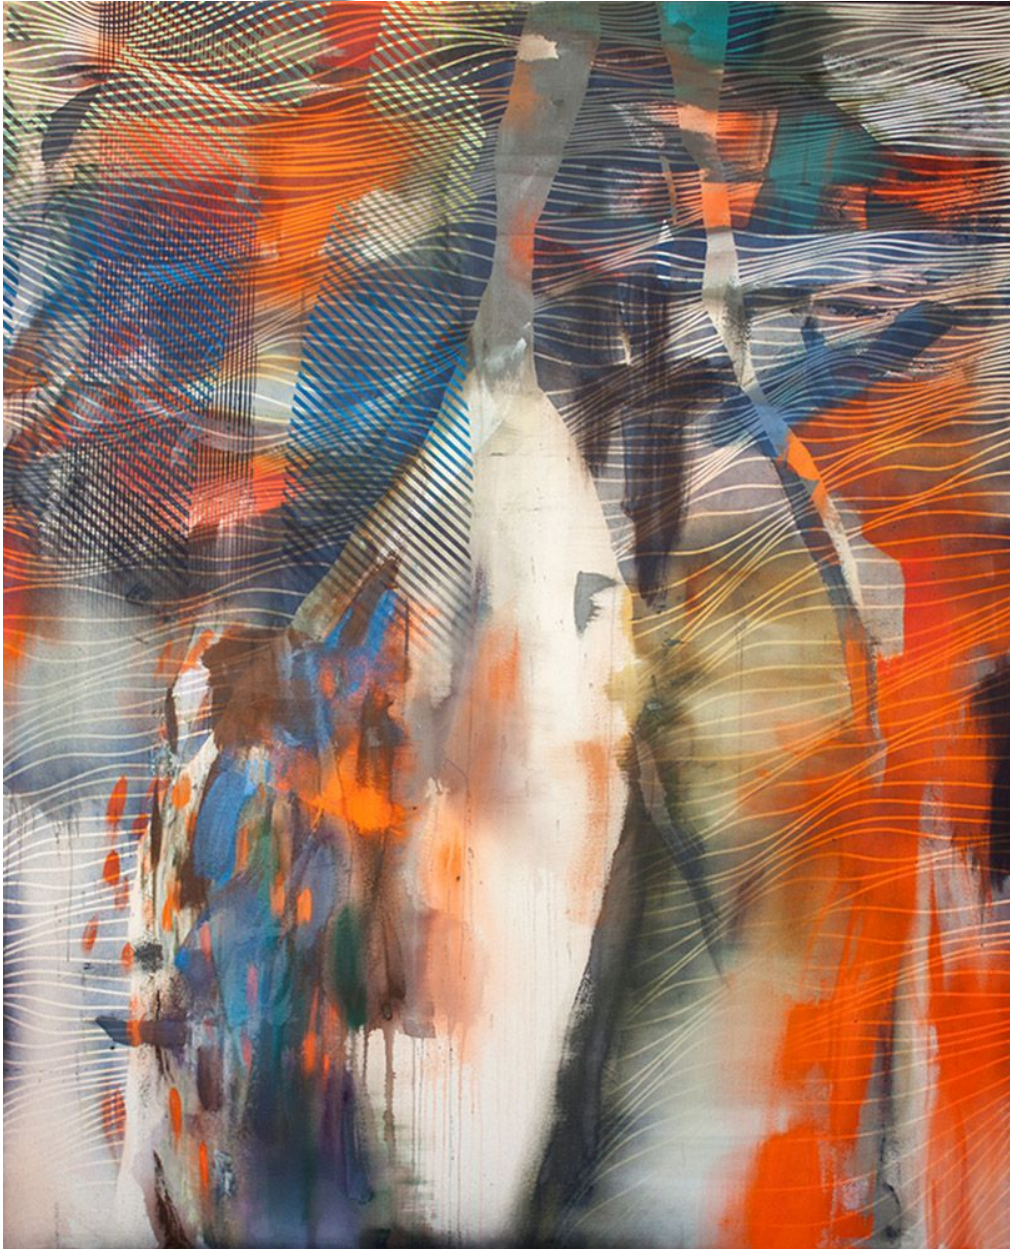

EDWARD CELLA ART & ARCHITECTURE

Chris Trueman, *SL*, 2014  
Acrylic and acrylic spray paint on canvas, 60 x 48 in. (152.4 x 121.9  
cm)  
CTRU008, •