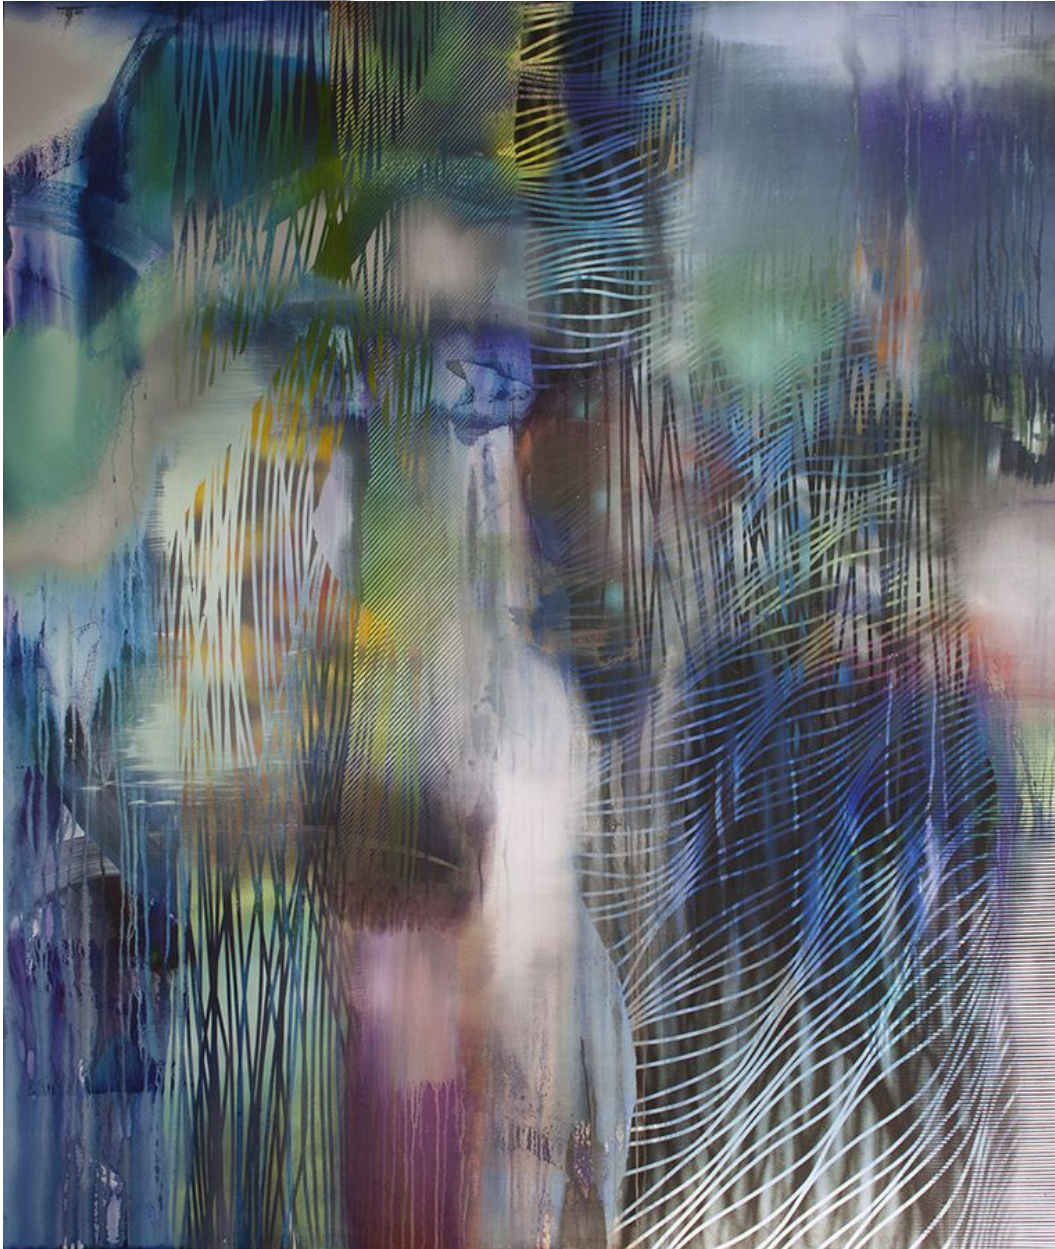

EDWARD CELLA ART & ARCHITECTURE

Chris Trueman, *XC*, 2014  
Acrylic and acrylic spray paint on canvas, 78 x 66 in. (198.1 x 167.6 cm)  
CTRU022