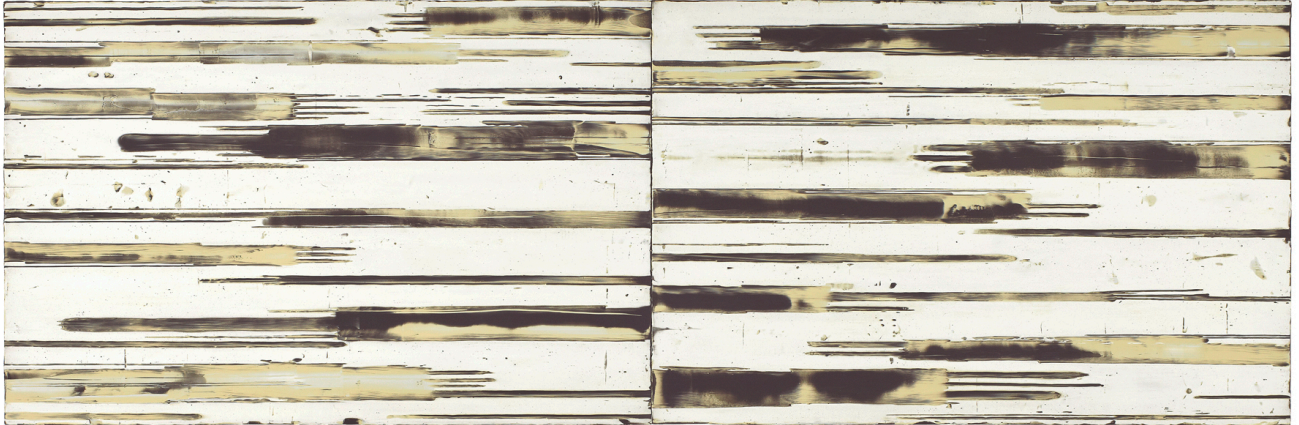

EDWARD CELLA ART & ARCHITECTURE

Mark Harrington, *Frontier*, 2011
Acrylic on Linen, 39 3/4 x 114 1/8 in. (101 x 290 cm)
MHAR056