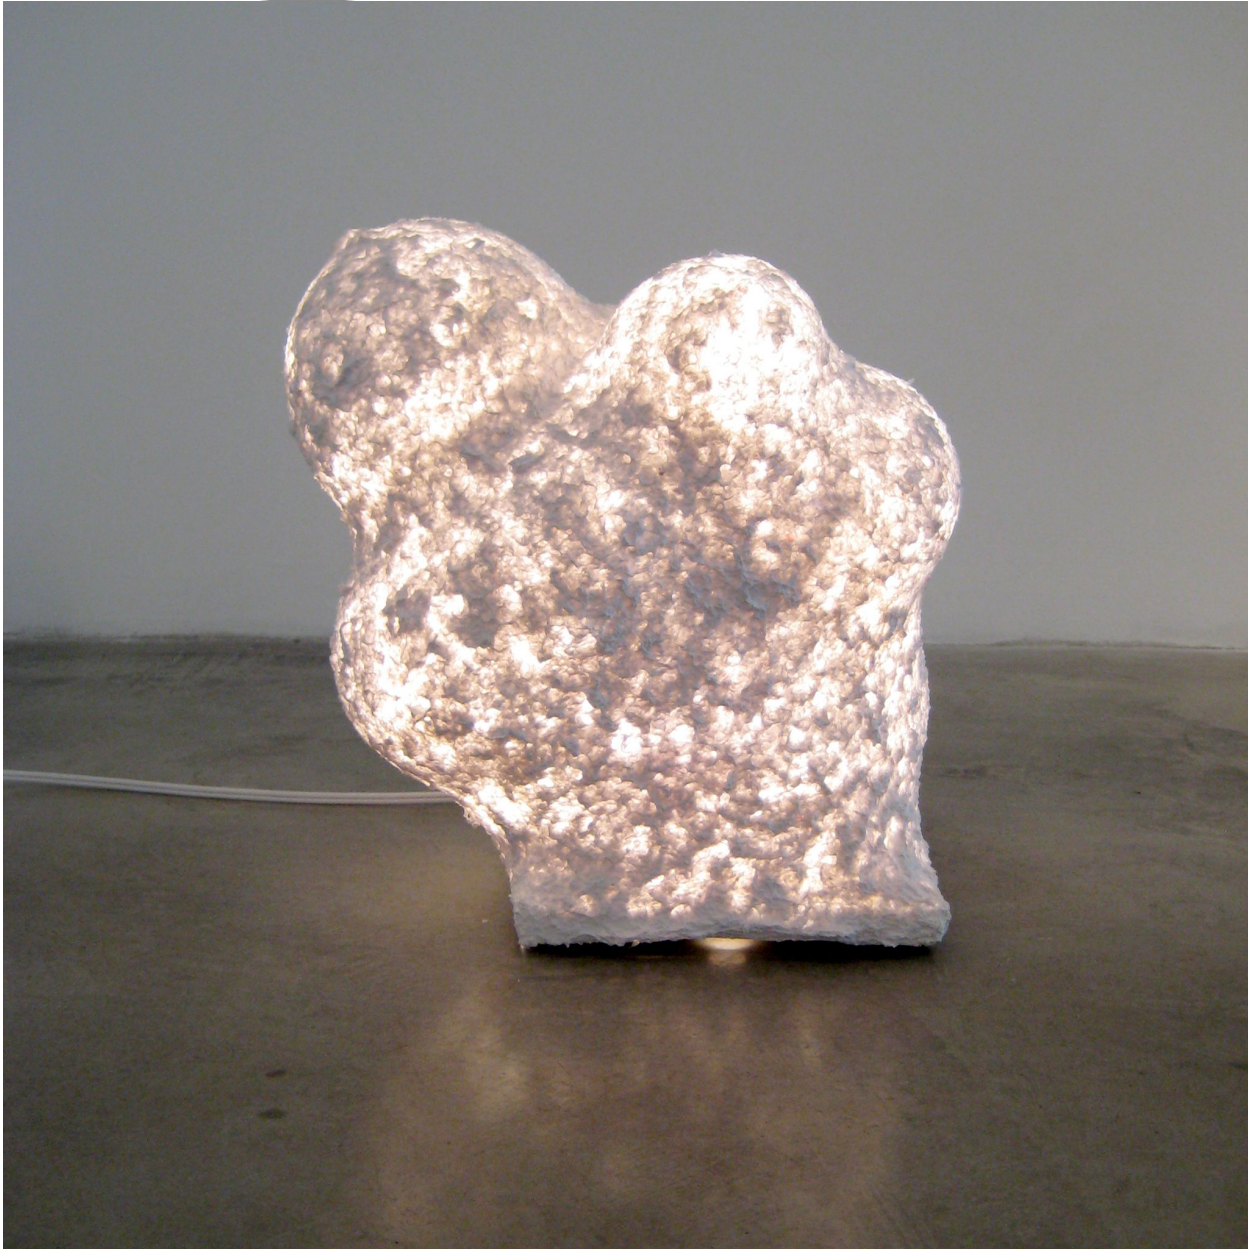

EDWARD CELLA ART & ARCHITECTURE

Ball Nogues, *Music Leg Glob Lamp*, 2012
Sprayed paper pulp and light bulb, 13 1/2 x 12 x 9 in. (34.3 x 30.5 x 22.9 cm)
BN014