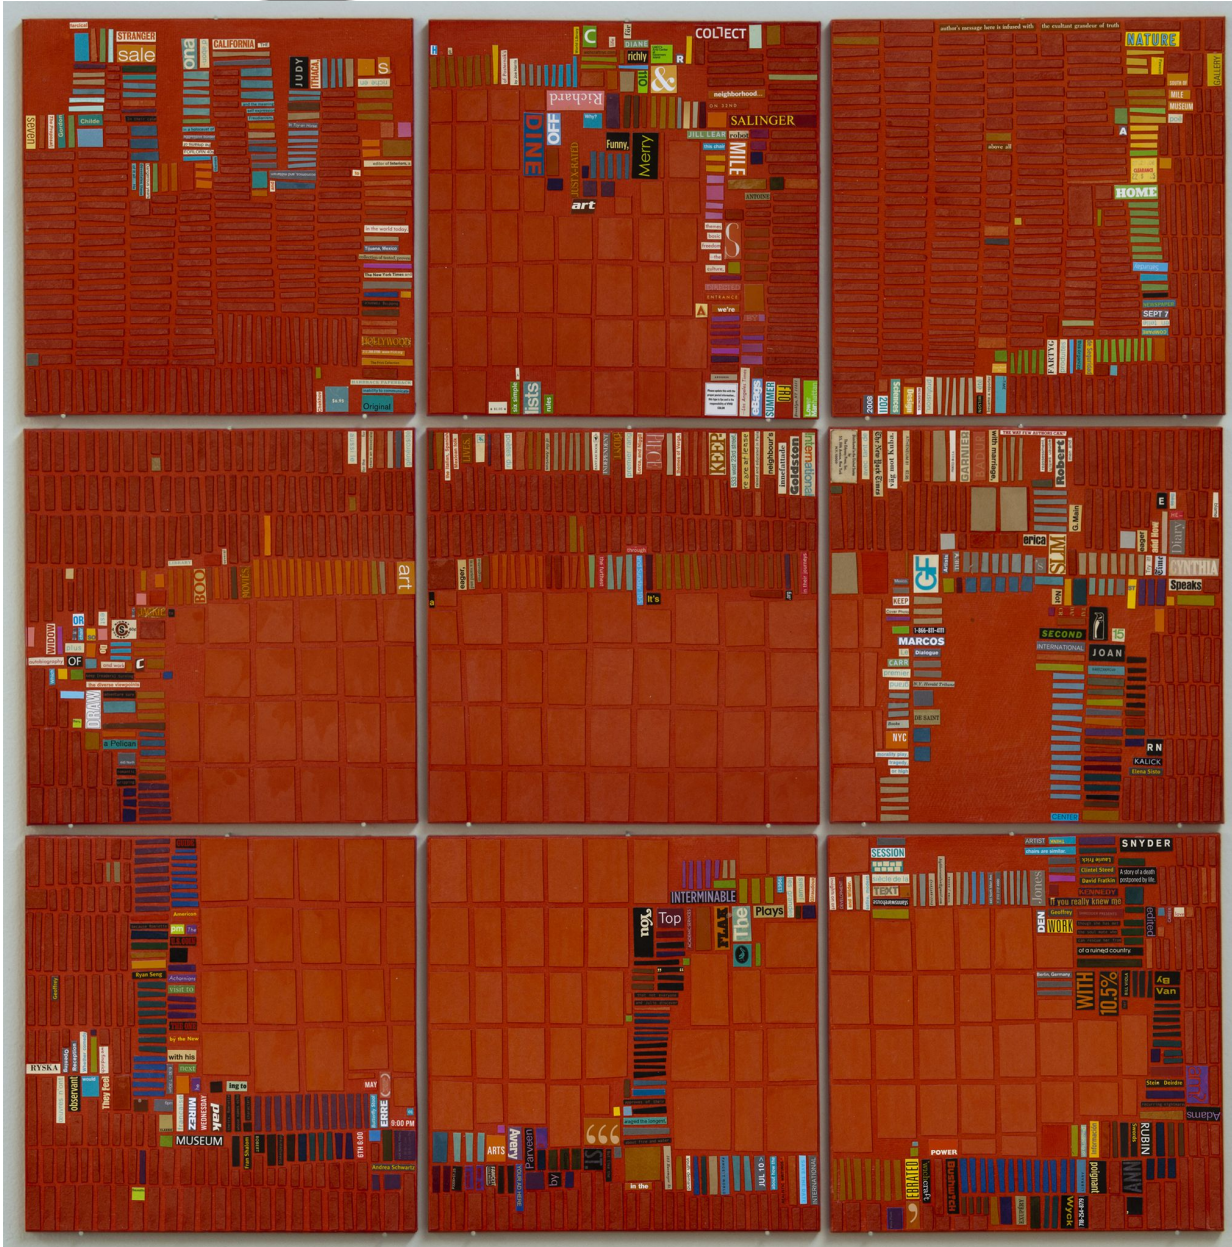

EDWARD CELLA ART & ARCHITECTURE

Laurie Frick, *Walking- Week #52, 2012*
Cut found paper on nine Alupalite panels, 34 x 34 in. (86.4 x 86.4 cm)
LFRICK040