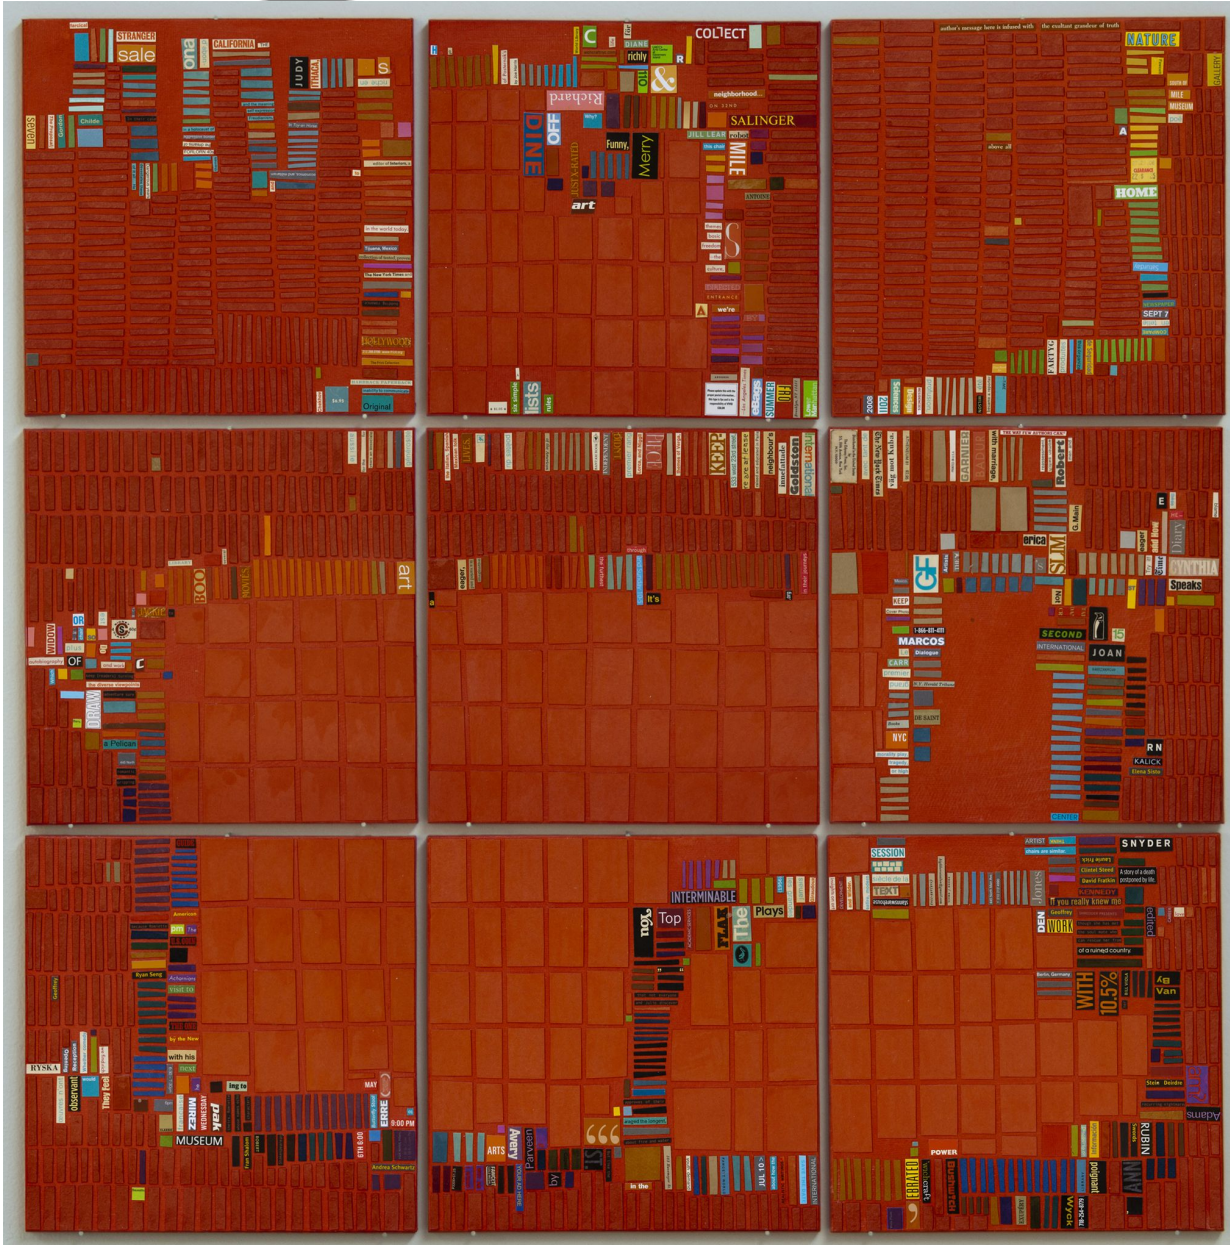

# EDWARD CELLA ART & ARCHITECTURE

Laurie Frick, *Walking- Week #52*, 2012  
Cut found paper on nine Alupalite panels, 34 x 34 in. (86.4 x 86.4 cm)  
LFRICK040