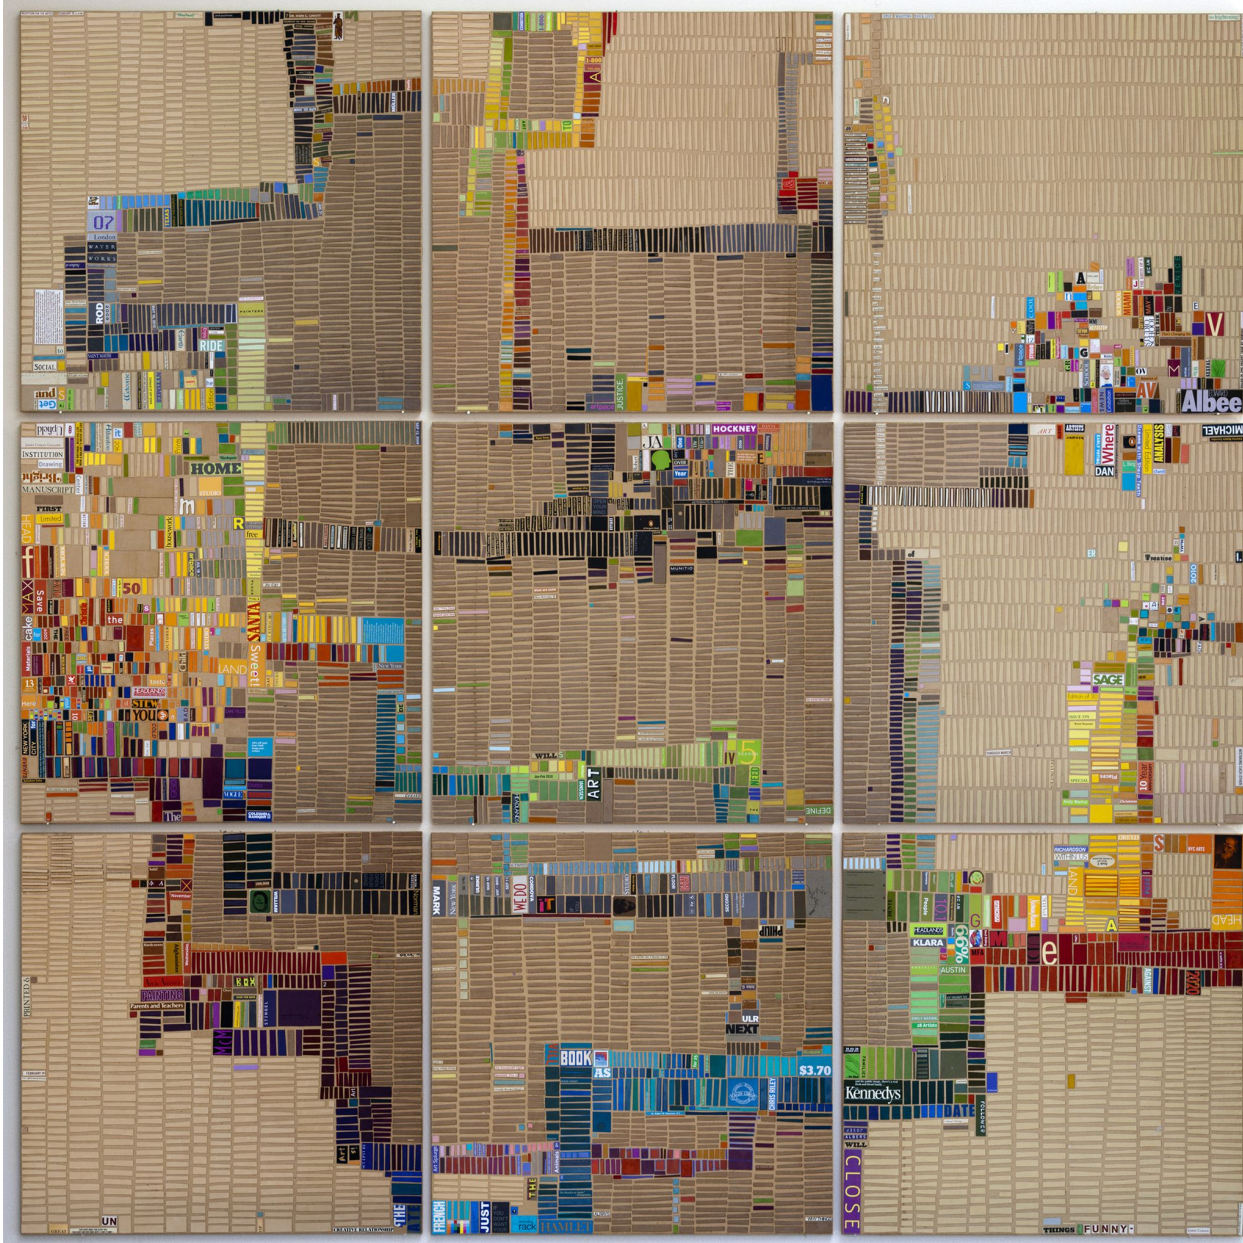

EDWARD CELLA ART & ARCHITECTURE

Laurie Frick, *Walking- Week #42*, 2011  
Cut found paper on nine Alupalite panels, 72 x 72 in. (182.9 x 182.9 cm)  
LFRICK037, •