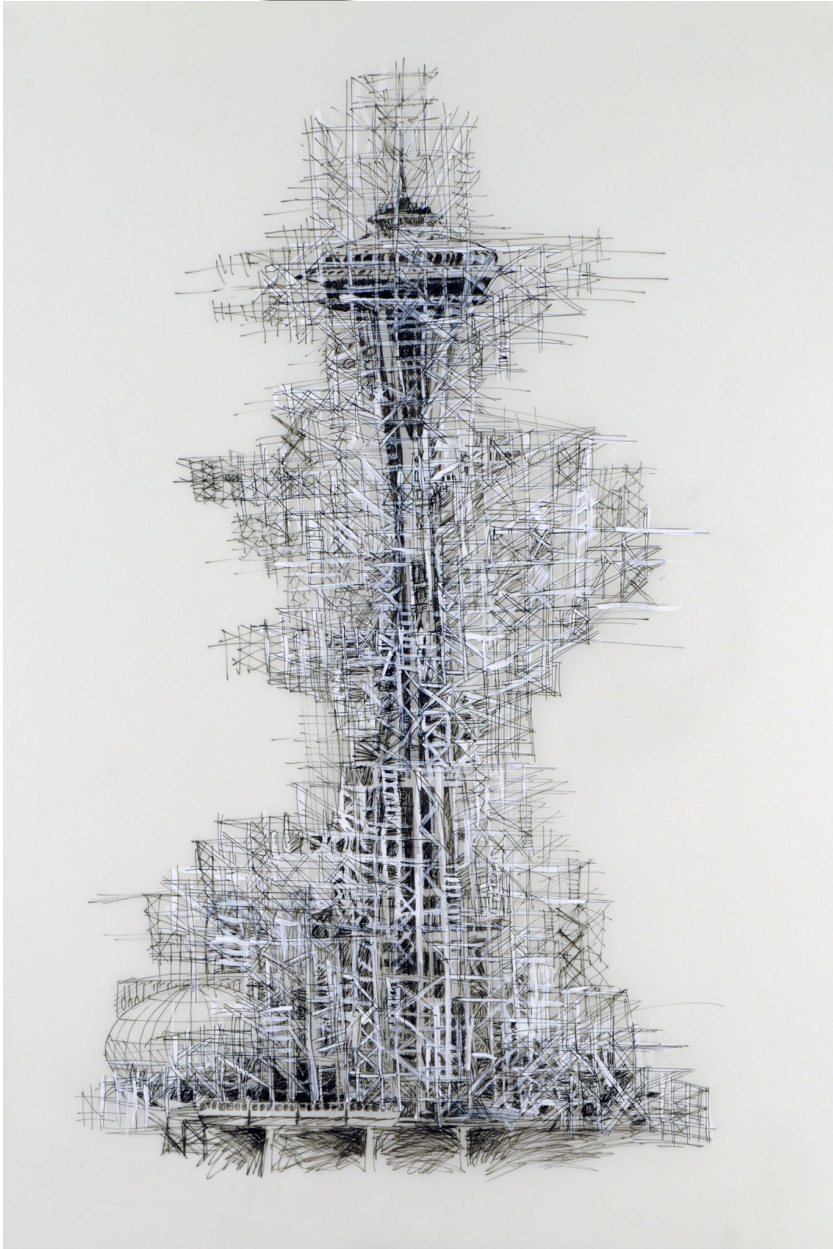

EDWARD CELLA ART & ARCHITECTURE

Deborah Aschheim, *Needle (In My Dream Erased by a
Cloud of Scaffolding, Receding into the Overcast
Seattle Sky)*, 2009

Ink on Dura-lar, 36 x 24 in. (91.4 x 61 cm)

DASCH002