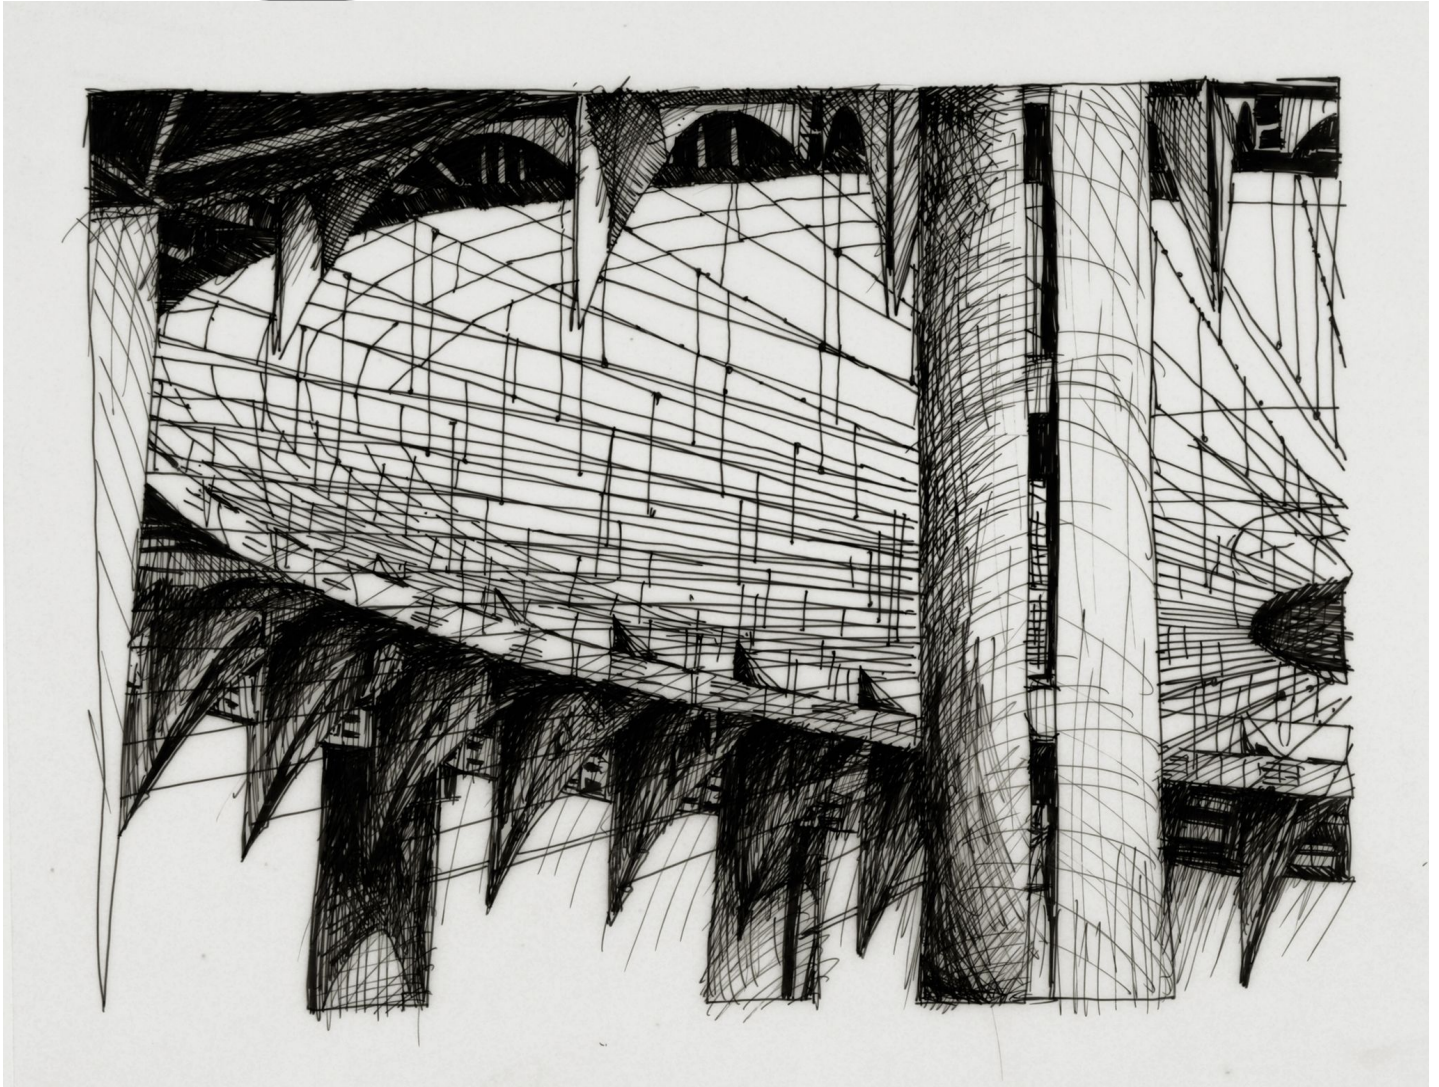

EDWARD CELLA ART & ARCHITECTURE

Deborah Aschheim, *World's Fair*, 2010
Ink on Dura-lar, 14 x 17 in. (35.6 x 43.2 cm)
DASCH063