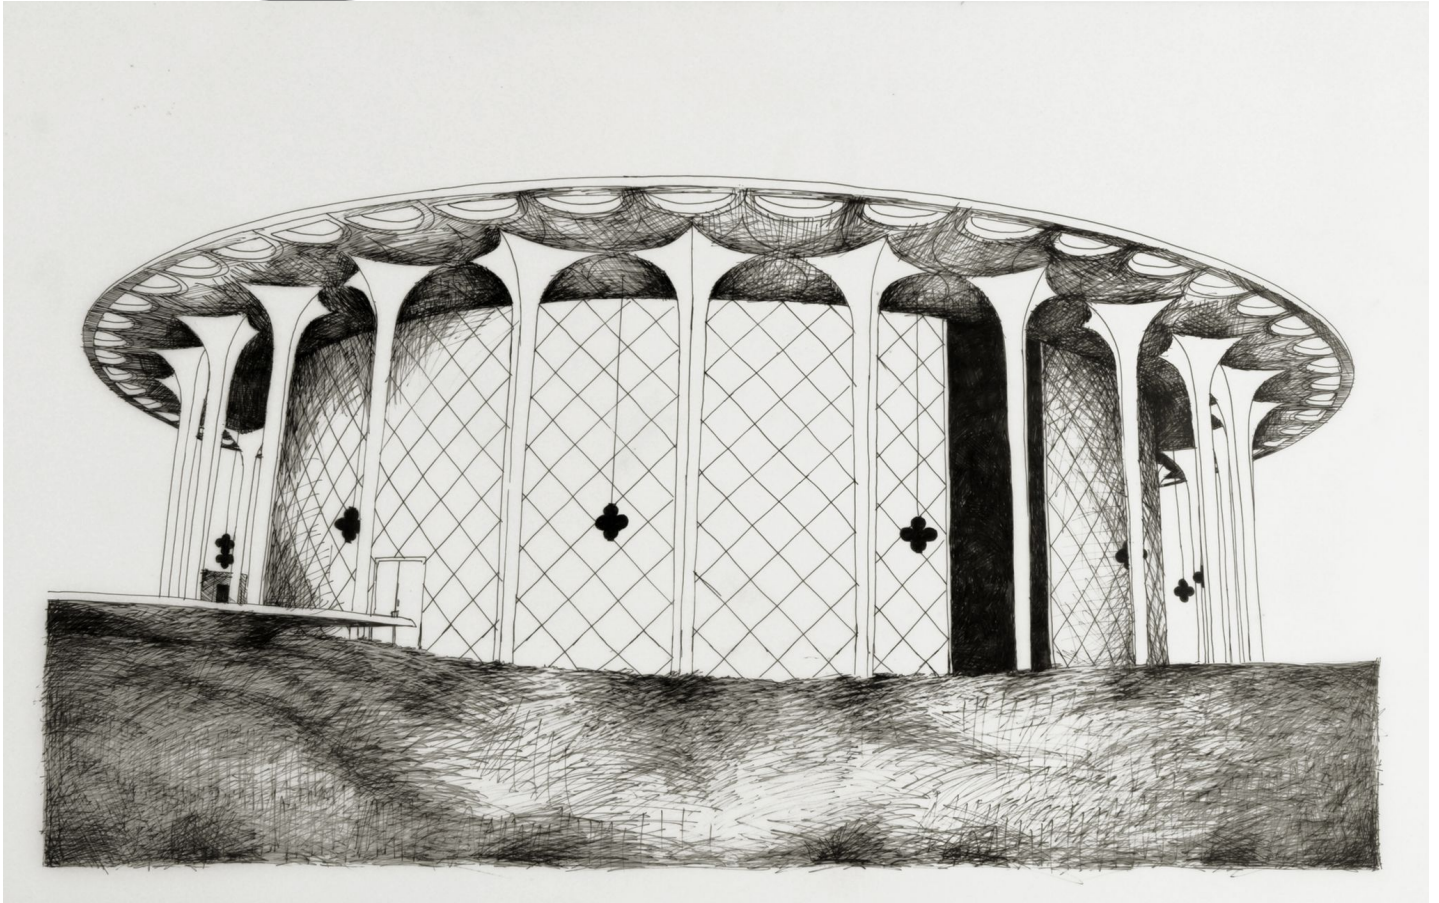

EDWARD CELLA ART & ARCHITECTURE

Deborah Aschheim, *Beckman (Nothing Else Like This Cakelike Stone Amphitheatre, Cal Tech Campus)*, 2010

Ink on Dura-lar, 25 x 40 in. (63.5 x 101.6 cm)

DASCH046