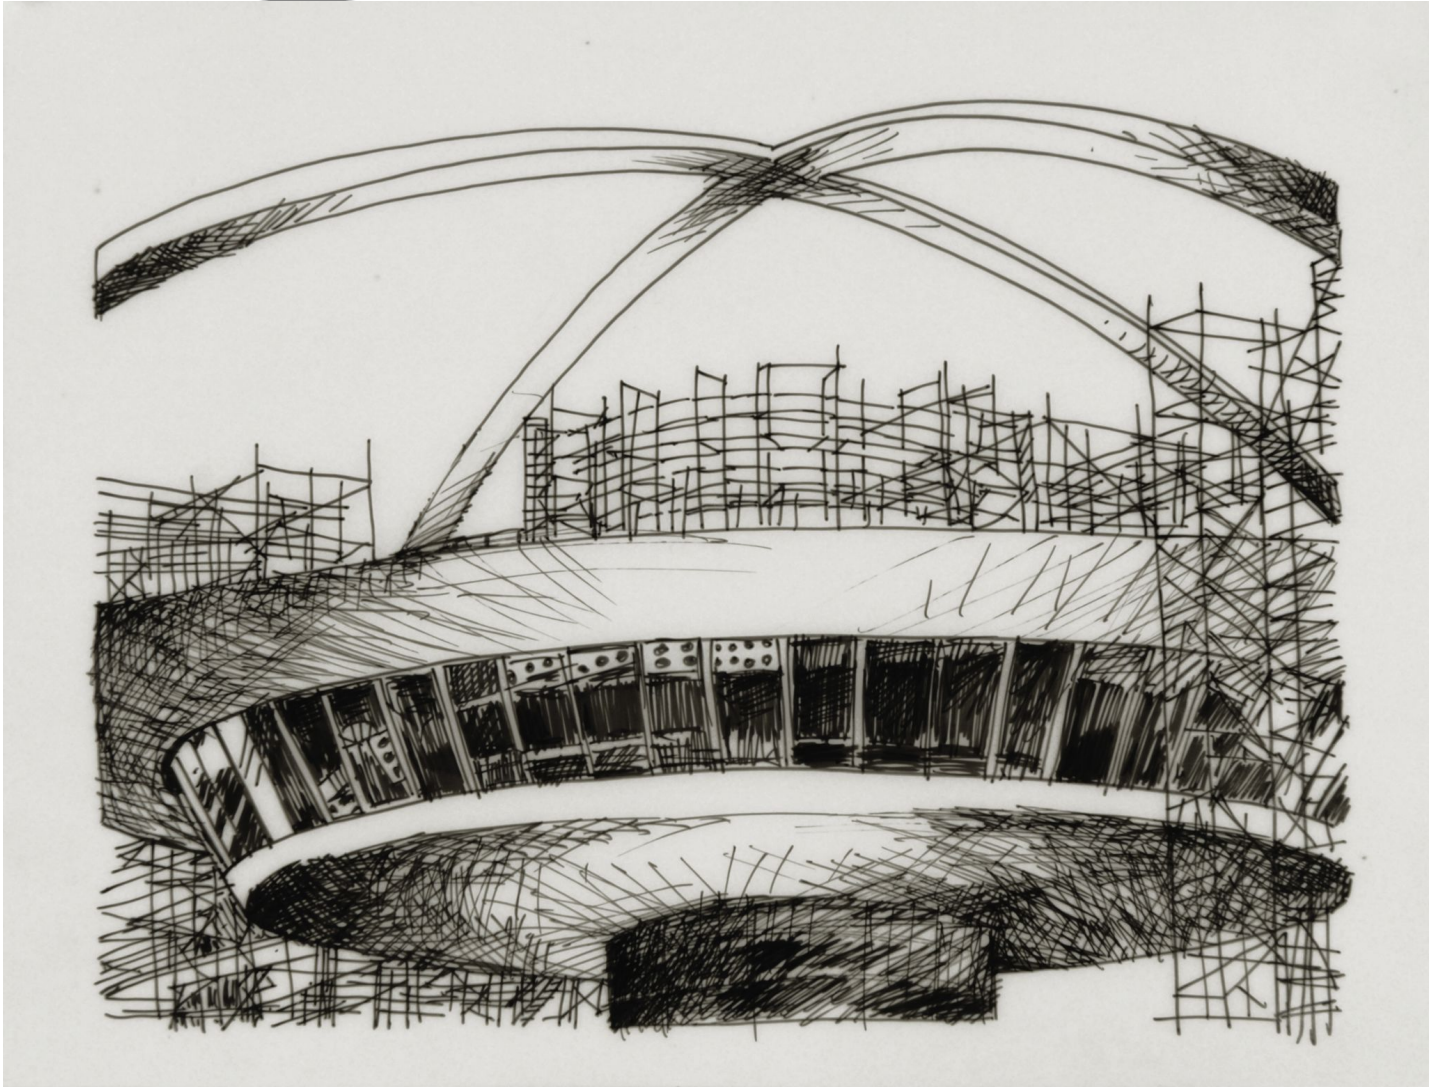

EDWARD CELLA ART & ARCHITECTURE

Deborah Aschheim, *Theme Building No. 5 (Observation Deck with Scaffold)*, 2010
Ink on Dura-lar, 9 x 12 in. (22.9 x 30.5 cm)
DASCH045