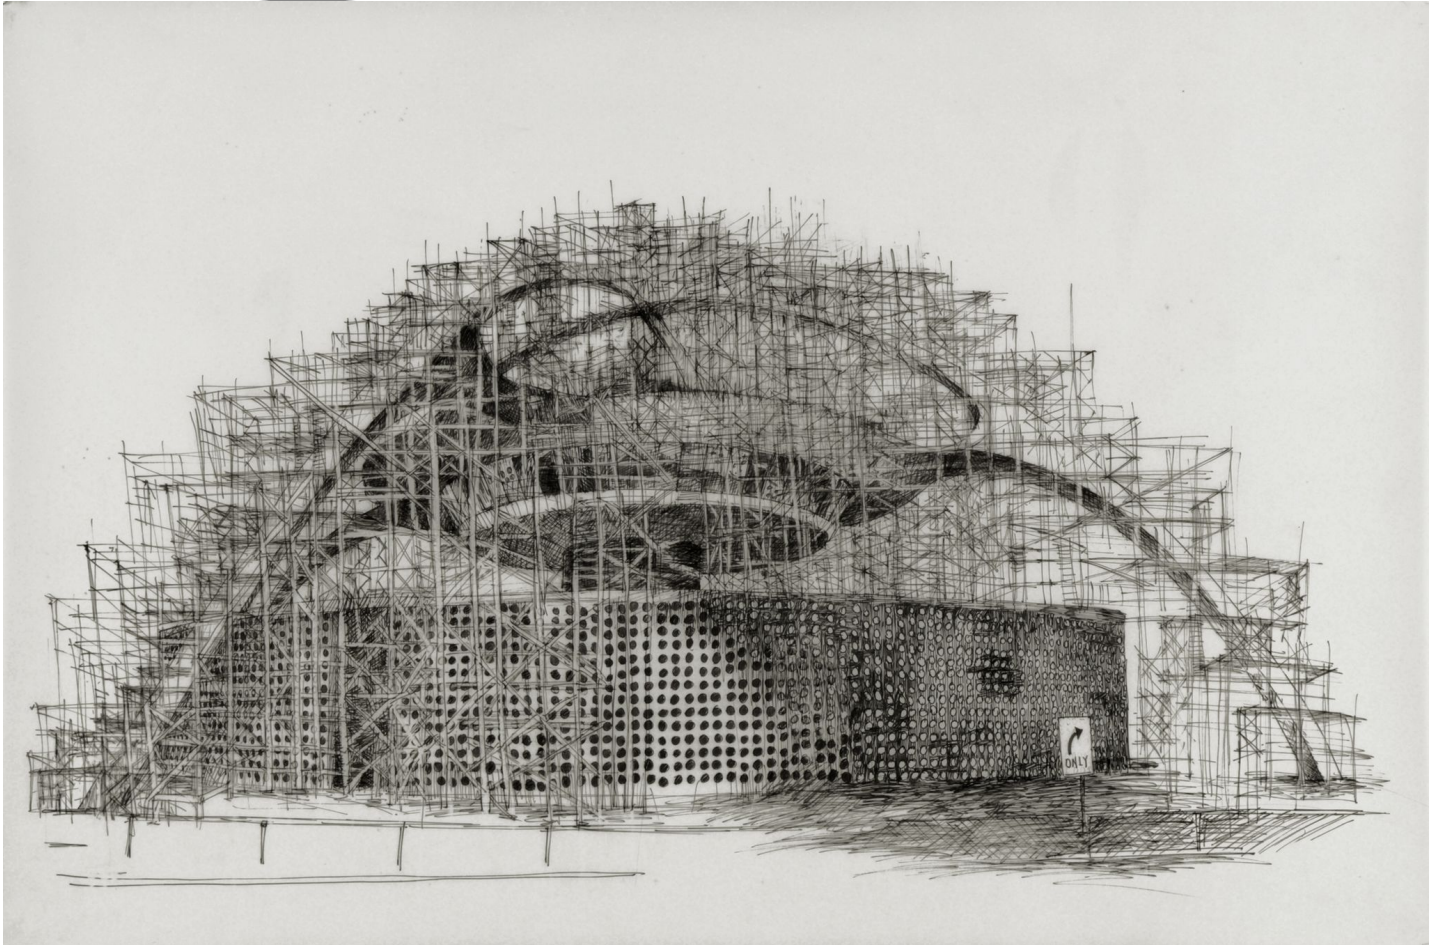

EDWARD CELLA ART & ARCHITECTURE

Deborah Aschheim, *Theme Building (Now I Miss the Scaffolding)*, 2010

Ink on Dura-lar, 24 x 36 in. (61 x 91.4 cm)

DASCH037, •