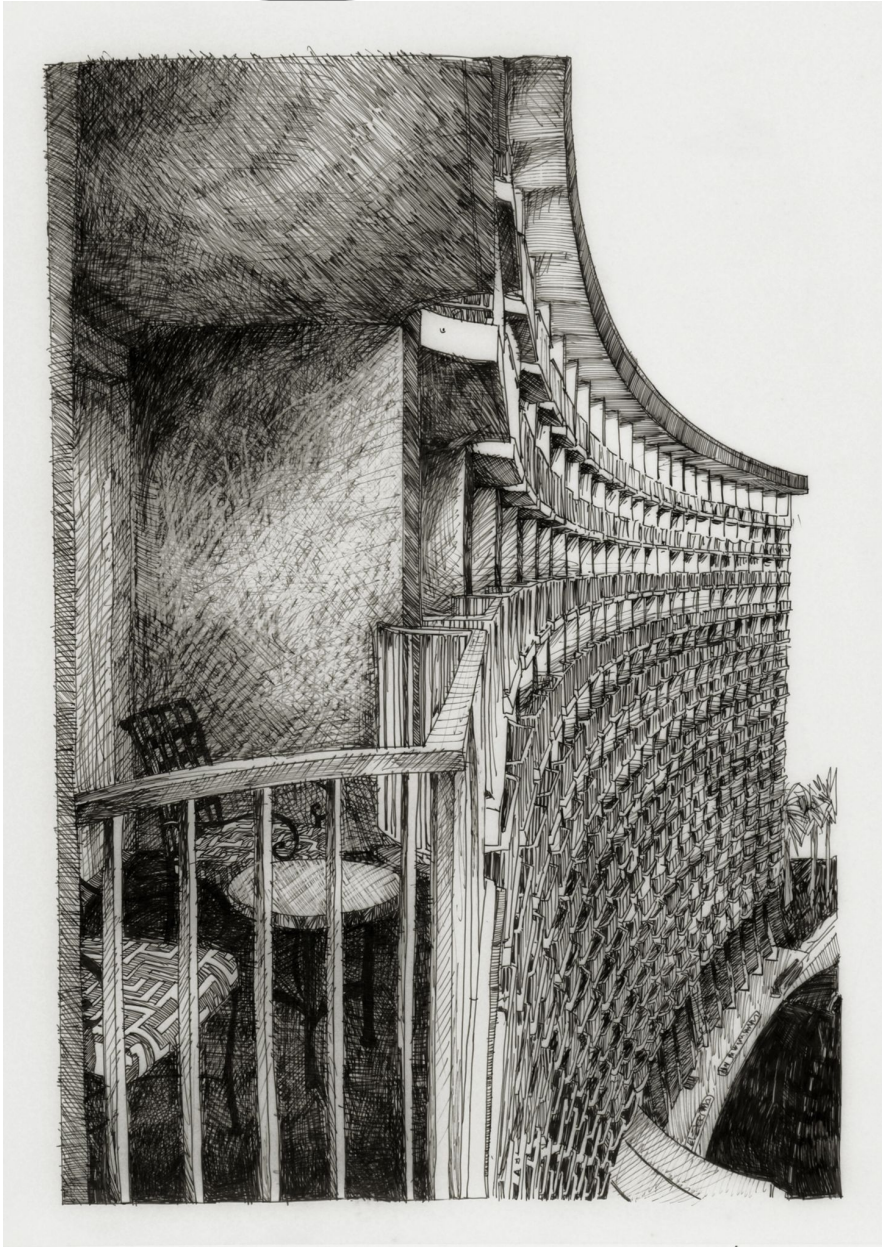

EDWARD CELLA ART & ARCHITECTURE

Deborah Aschheim, *Century (Balcony, Room 1711)*, 2010  
Ink on Dura-lar, 25 1/2 x 18 1/2 in. (64.8 x 47 cm)  
DASCH029