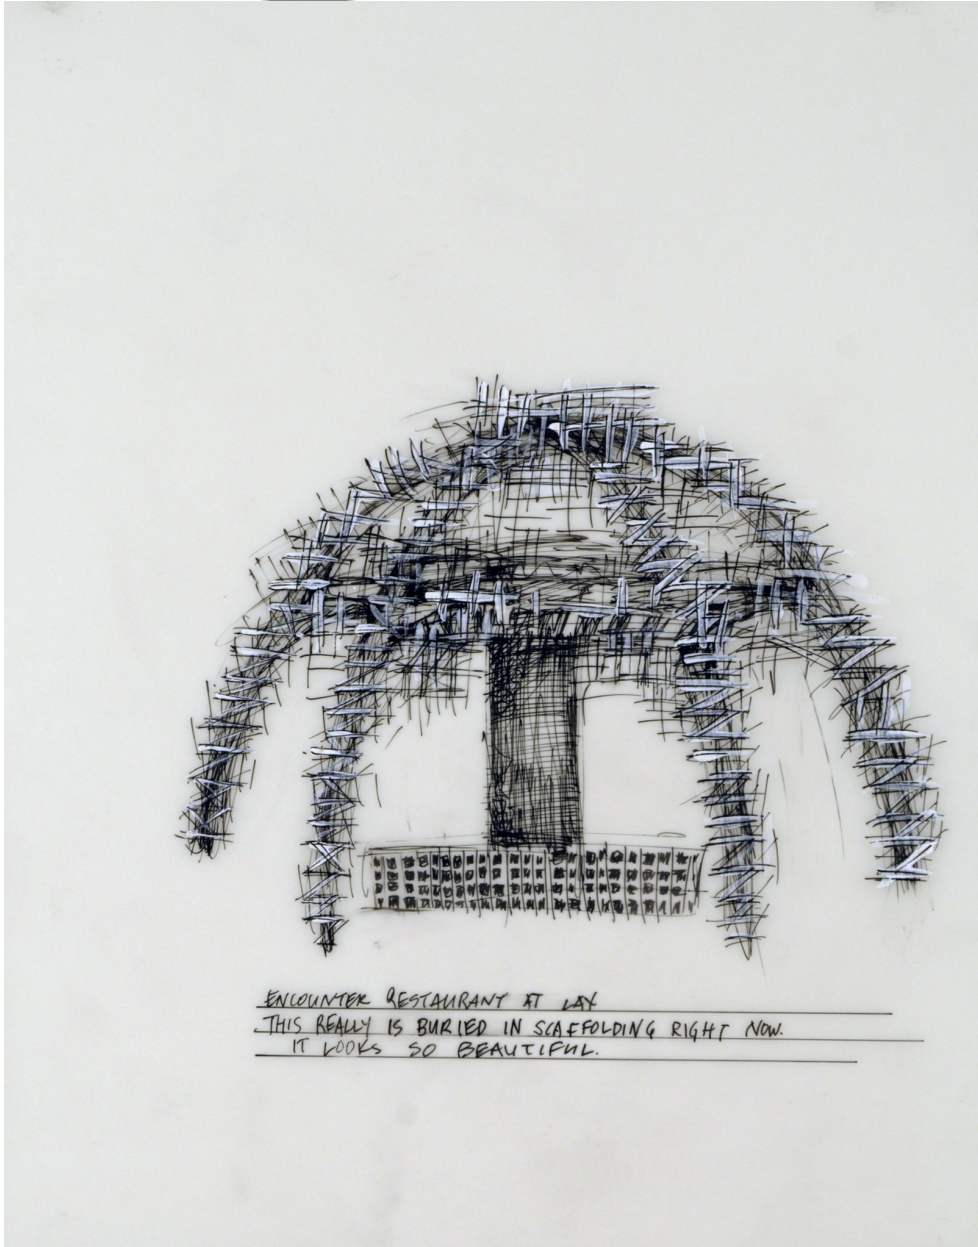

EDWARD CELLA ART & ARCHITECTURE

Deborah Aschheim, *Encounter No. 2 (Exiled in New England Drawing LA from Memory)*, 2009

Ink on Dura-lar, 14 x 11 in. (35.6 x 27.9 cm)

DASCH023