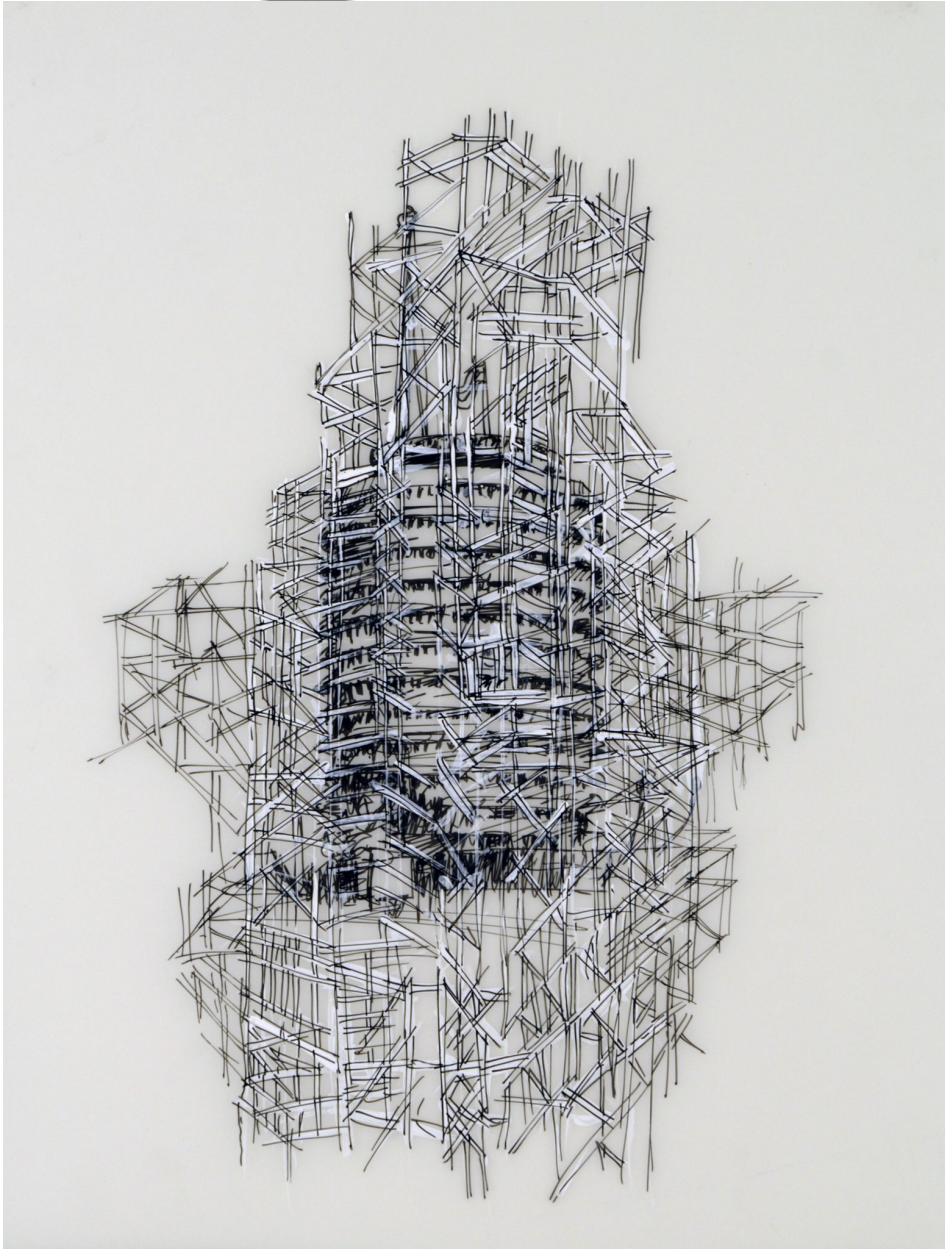

EDWARD CELLA ART & ARCHITECTURE

Deborah Aschheim, *Capitol No. 2 (Cloud of Scaffolding Floating)*, 2009

Ink on Dura-lar, 14 x 11 in. (35.6 x 27.9 cm)

DASCH020