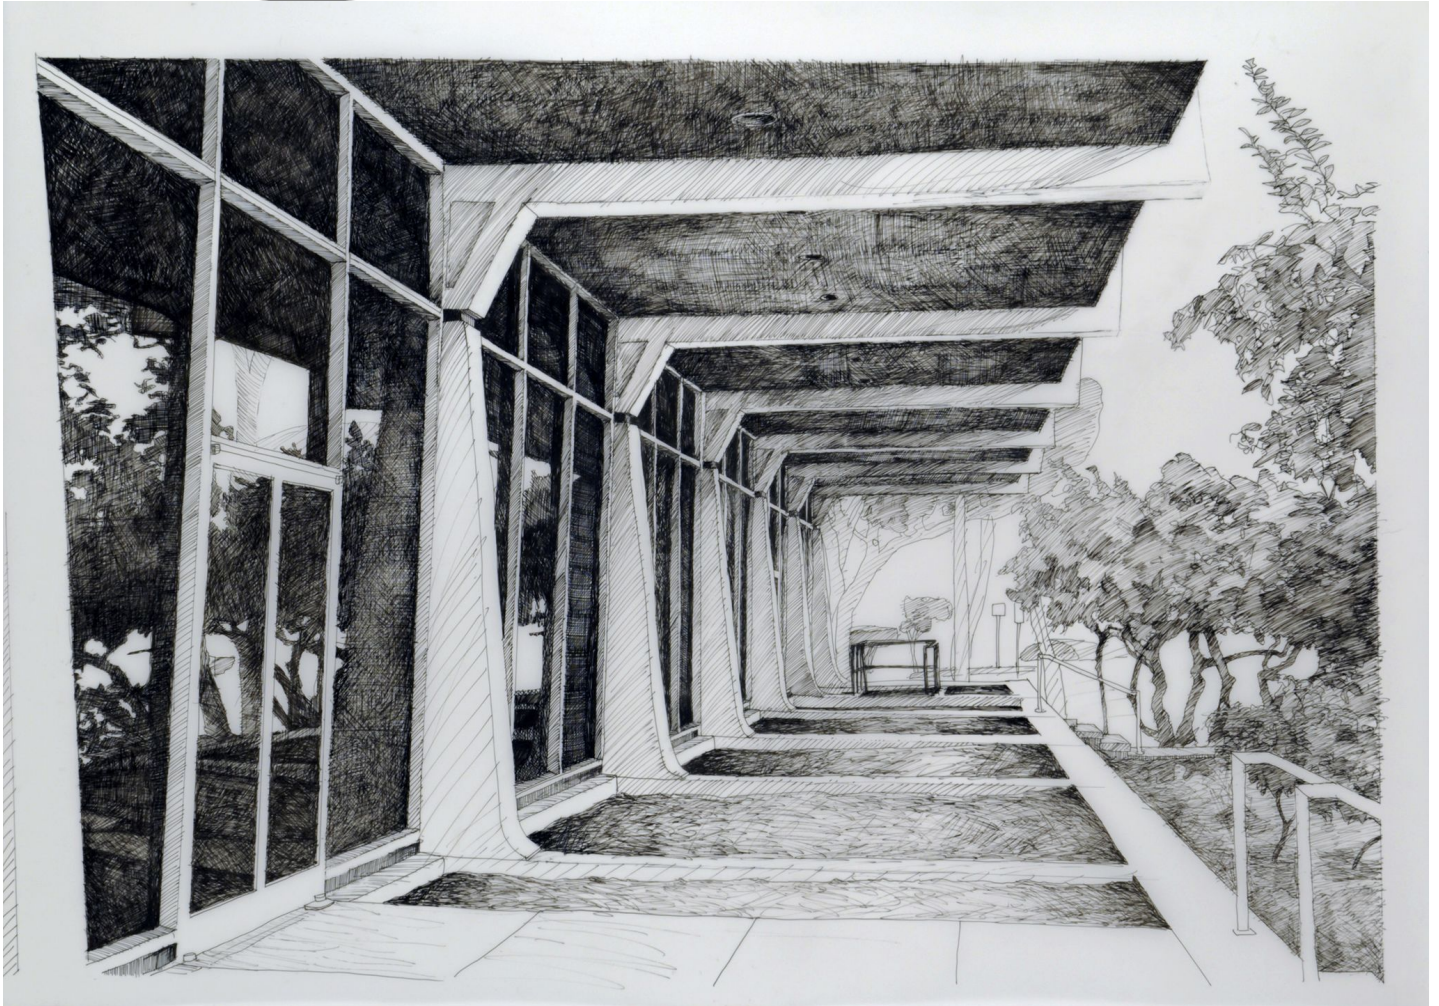

EDWARD CELLA ART & ARCHITECTURE

Deborah Aschheim, *Pomona (Overcast New Year's Morning No One but Me at City Hall and the Library)*, 2010

Ink on Dura-lar, 29 x 41 1/2 in. (73.7 x 105.4 cm)

DASCH015