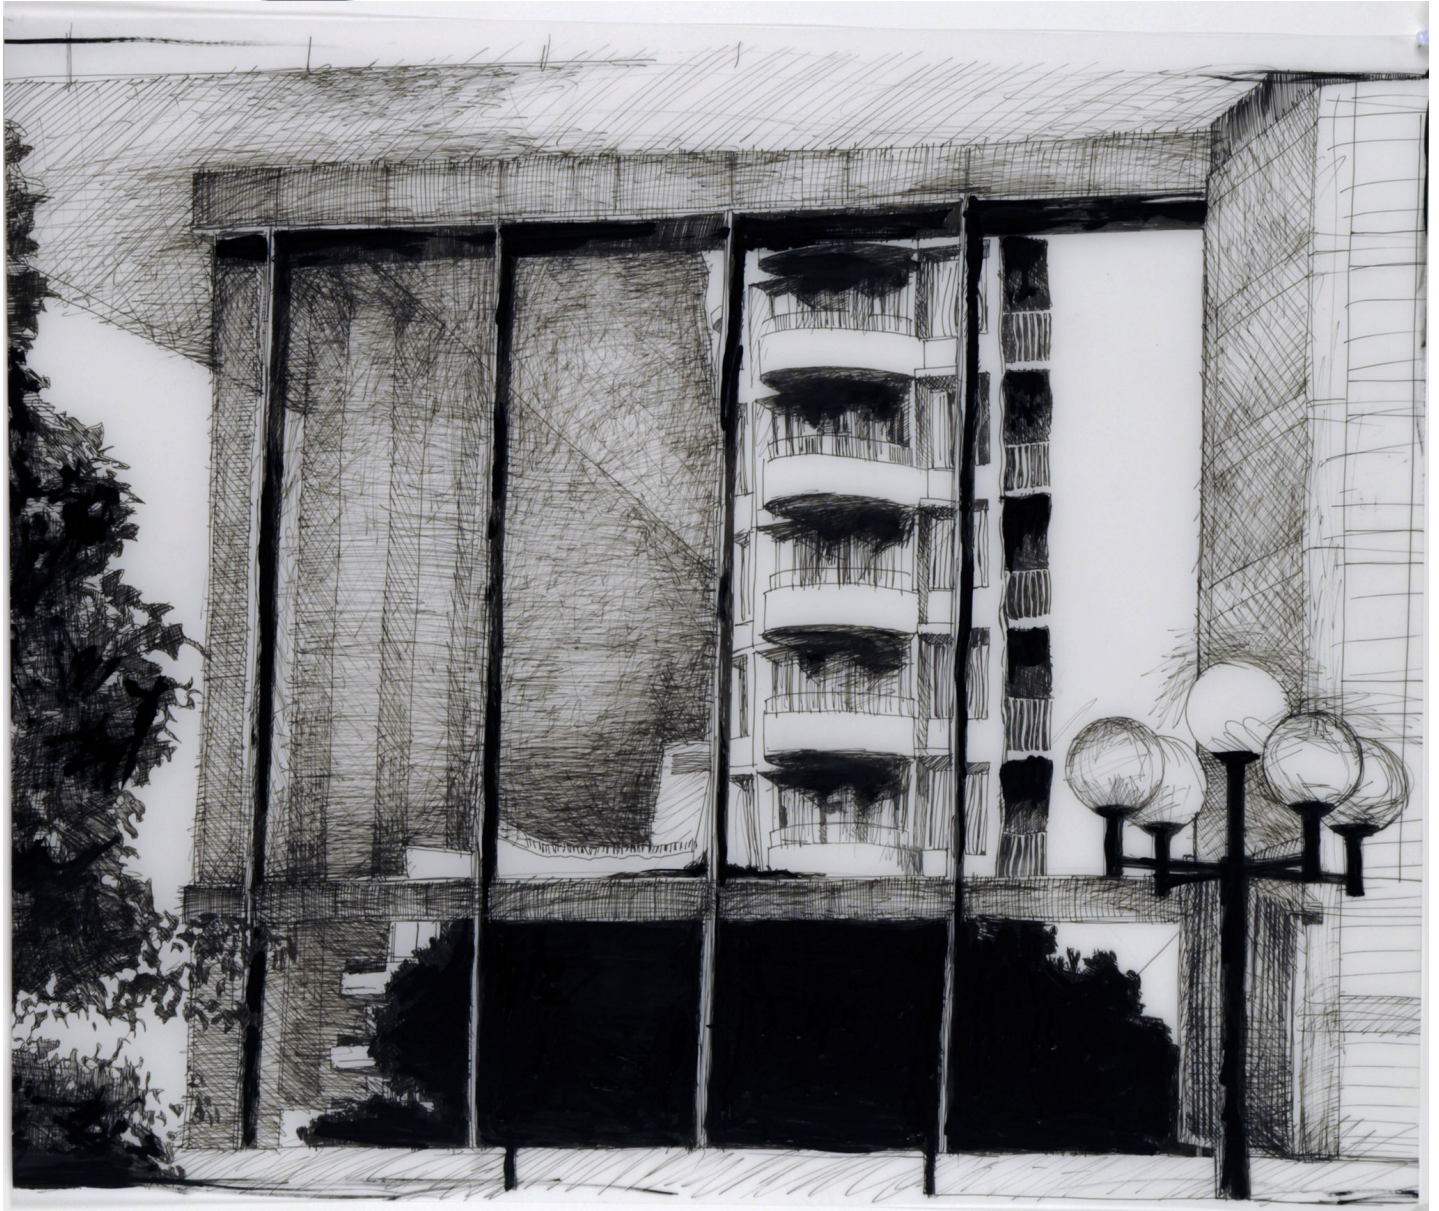

EDWARD CELLA ART & ARCHITECTURE

Deborah Aschheim, *Saint Mary's (Reflected Buildings Across Geary)*, 2009
Ink on Dura-lar, 25 x 29 1/2 in. (63.5 x 74.9 cm)
DASCH014