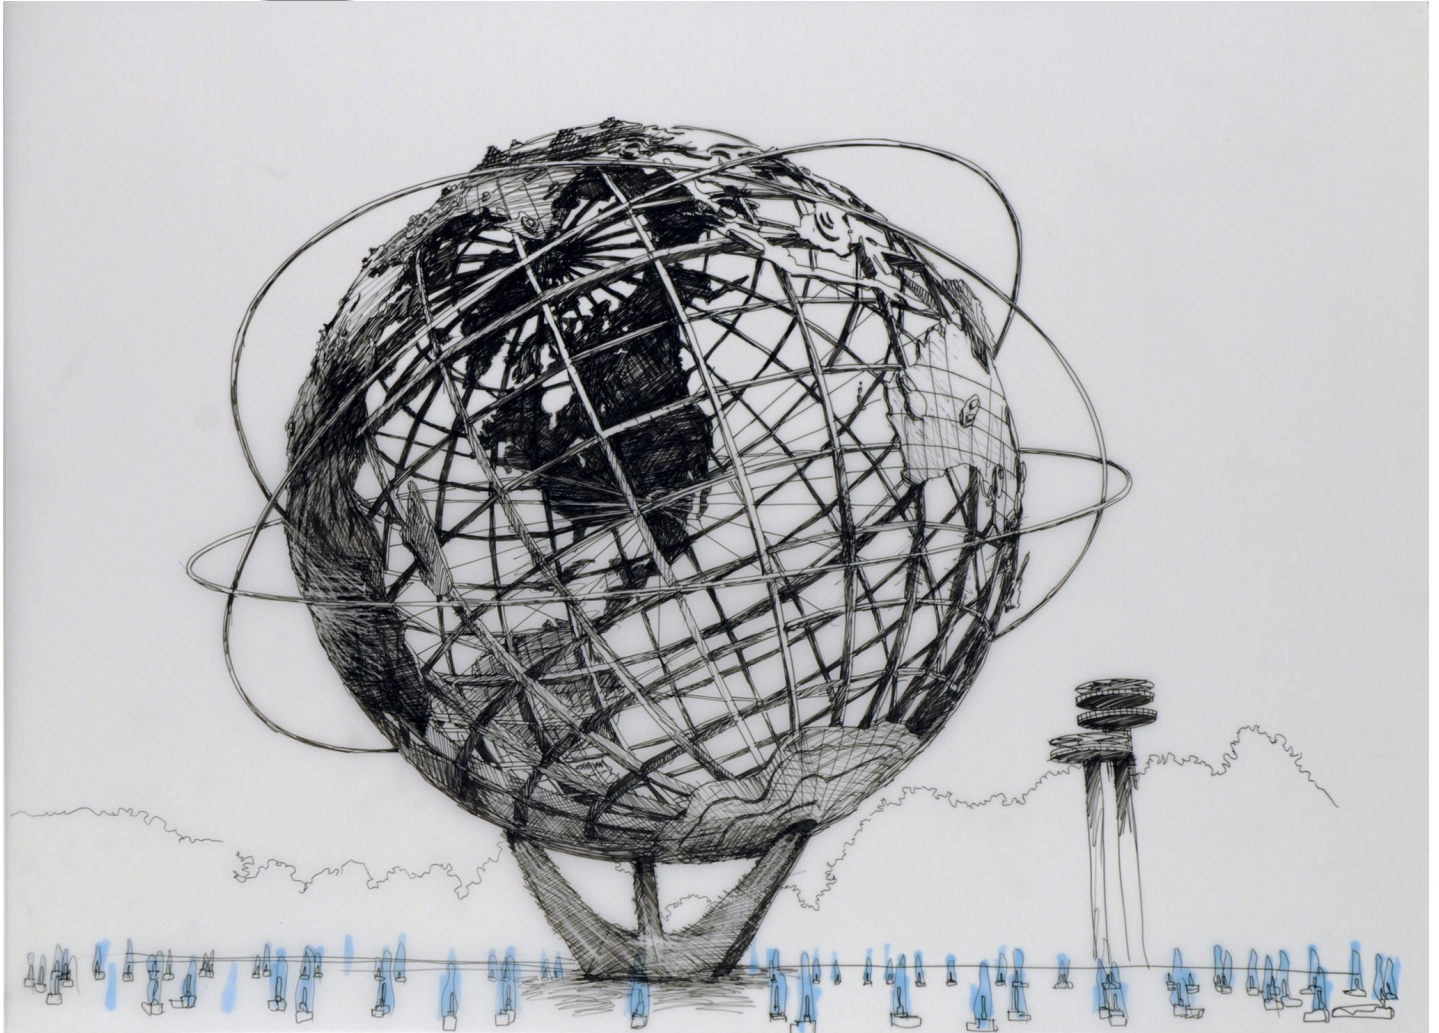

EDWARD CELLA ART & ARCHITECTURE

Deborah Aschheim, *Unisphere (I See in My Mind Mom in Front of it looking like Jackie Kennedy)*, 2009

Ink and acrylic on Dura-lar, 25 x 34 in. (63.5 x 86.4 cm)

DASCH011