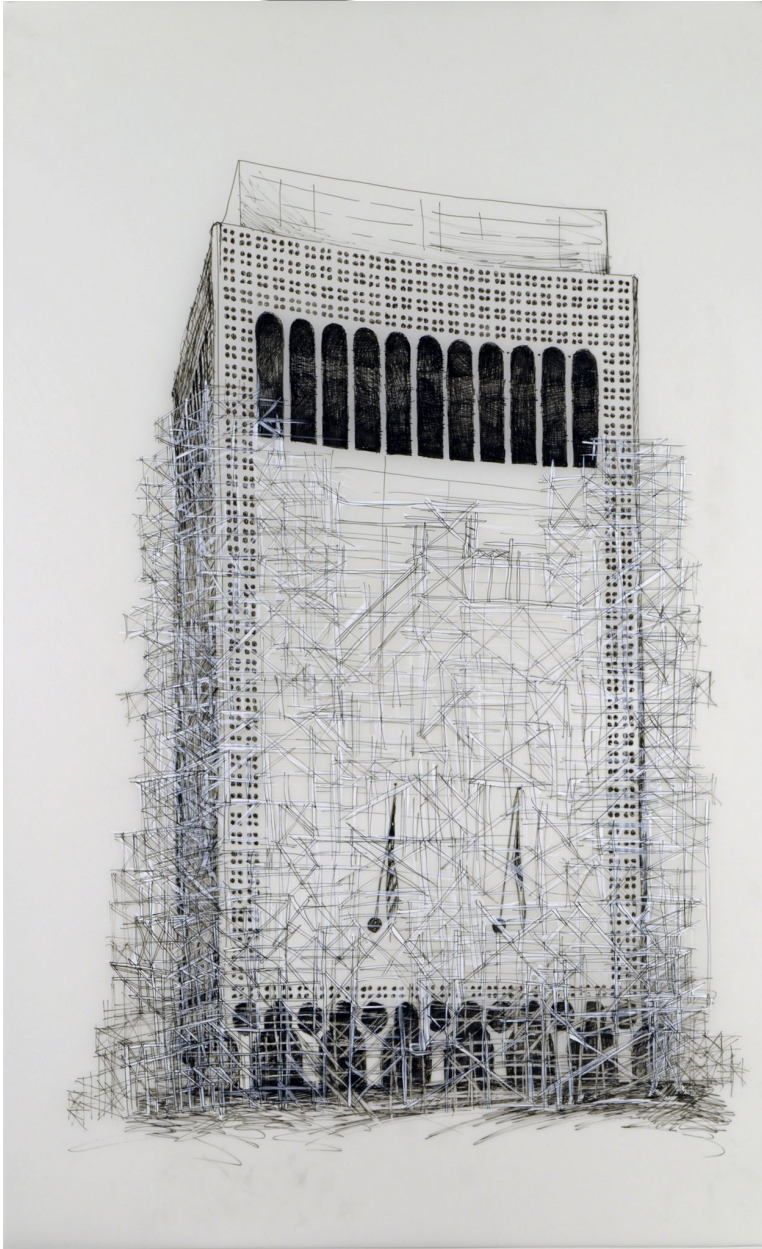

EDWARD CELLA ART & ARCHITECTURE

Deborah Aschheim, *Two Columbus (Surprised How Much I Miss the Lollipops)*, 2009
Ink and gesso on Dura-lar, 40 x 25 in. (101.6 x 63.5 cm)
DASCH008

6018 Wilshire Blvd, Los Angeles CA 90048 323.525.0053