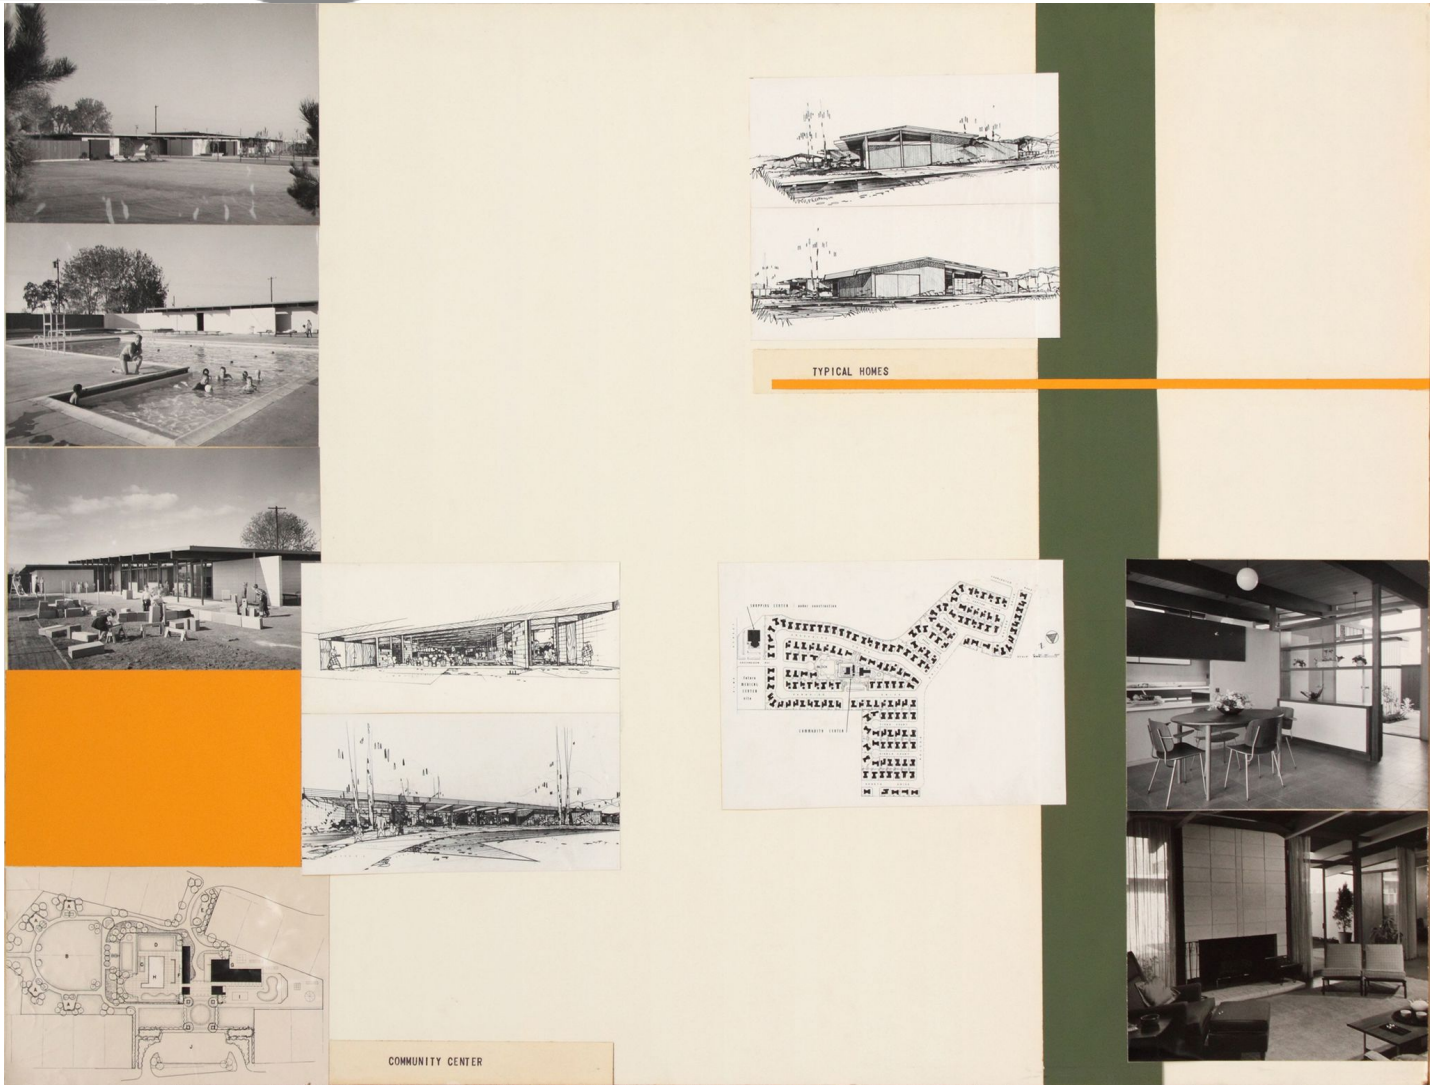

EDWARD CELLA ART & ARCHITECTURE

F.E. Emmons & A. Q. Jones, *Presentation panel for Joseph Eichler Homes and Greenmeadow Community Center, Palo Alto, CA with vintage original photographs by Russell Illig and reproductions of site plan, 1955*

Vintage silver gelatin prints and reproductions mounted on board, 30 x 40 in. (76.2 x 101.6 cm)  
AQUINJ015